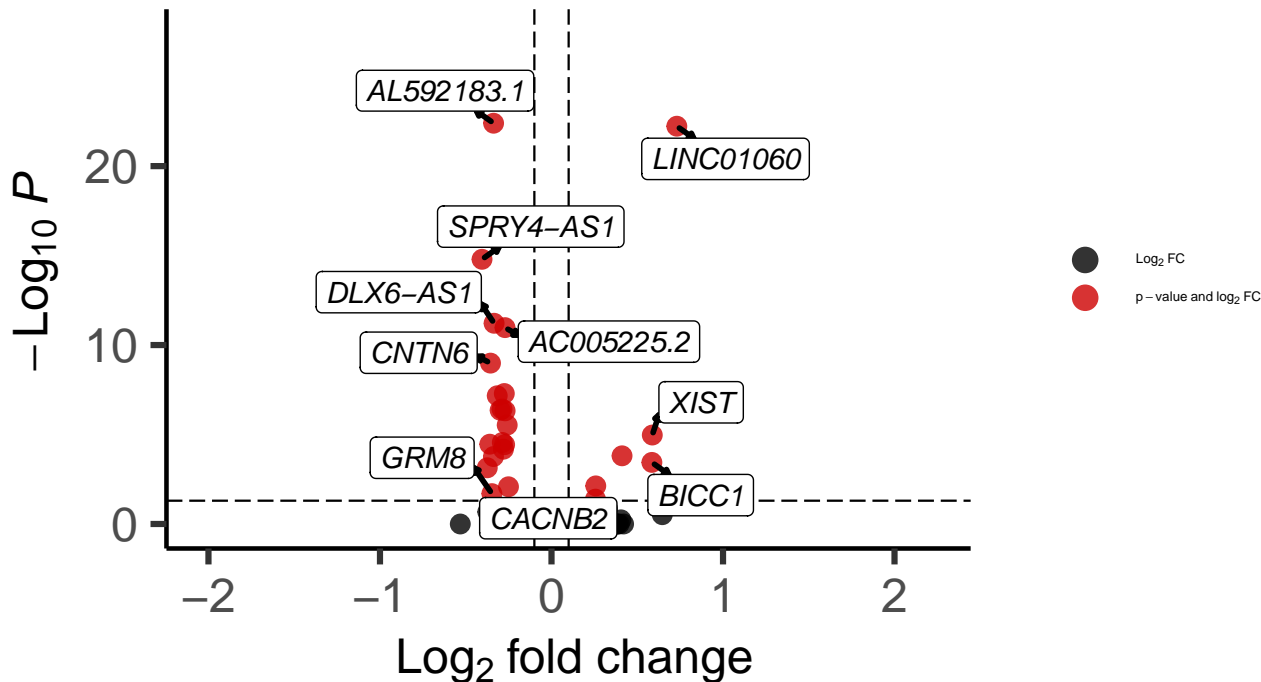

VIP_dACC_wilcox_Schizophrenia_vs_Control

EnhancedVolcano

total = 71 variables