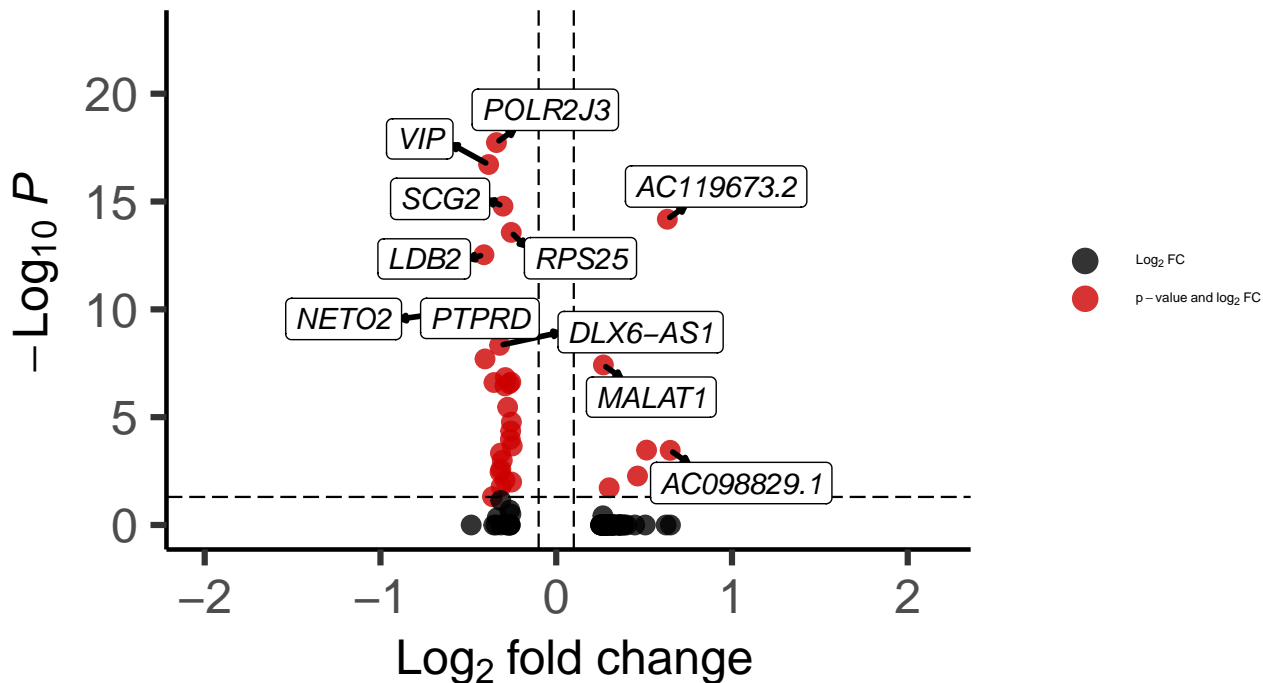

VIP_dACC_wilcox_Bipolar_vs_Control

EnhancedVolcano

total = 106 variables