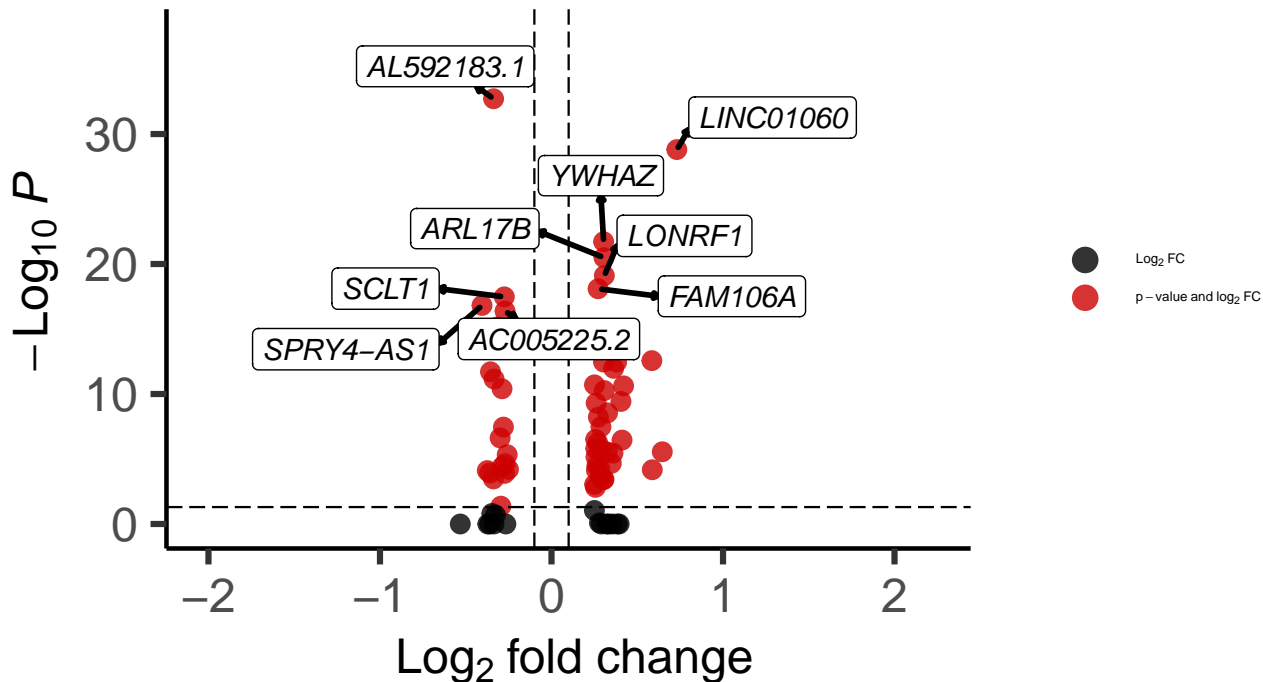

VIP_dACC_MAST_Schizophrenia_vs_Control

EnhancedVolcano

total = 71 variables