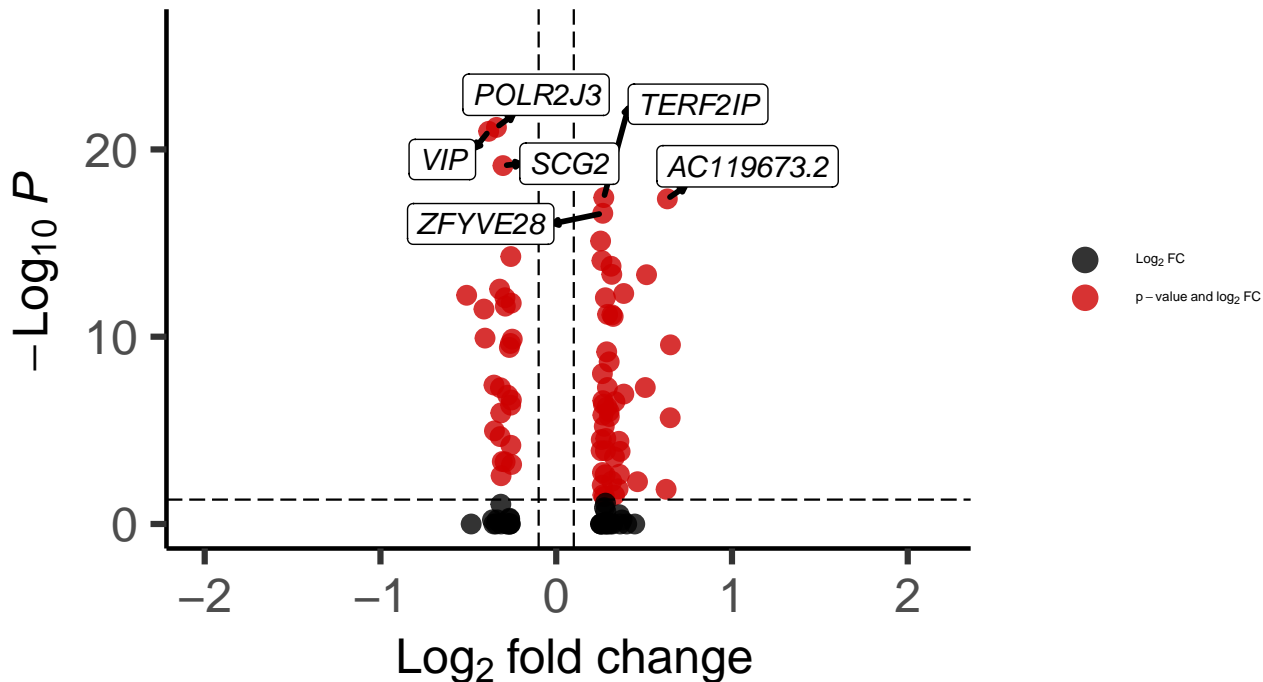

VIP_dACC_MAST_Bipolar_vs_Control

EnhancedVolcano

total = 106 variables