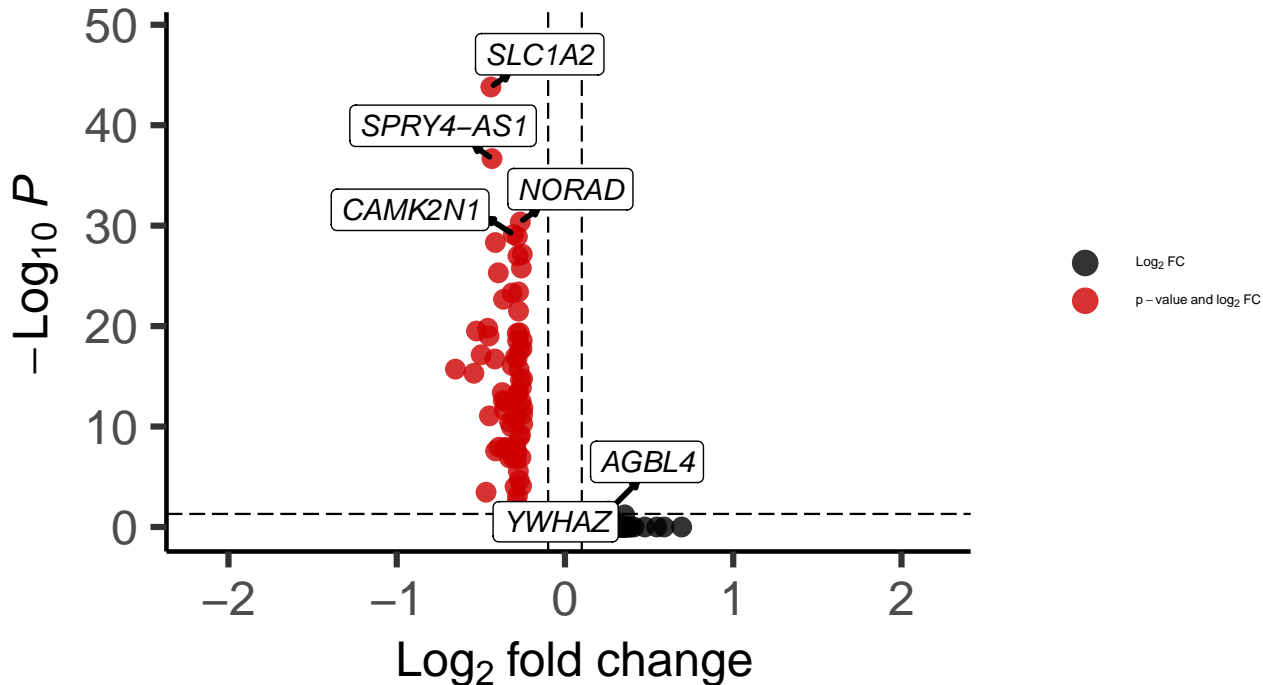

SST_dACC_wilcox_Schizophrenia_vs_Control

EnhancedVolcano

total = 137 variables