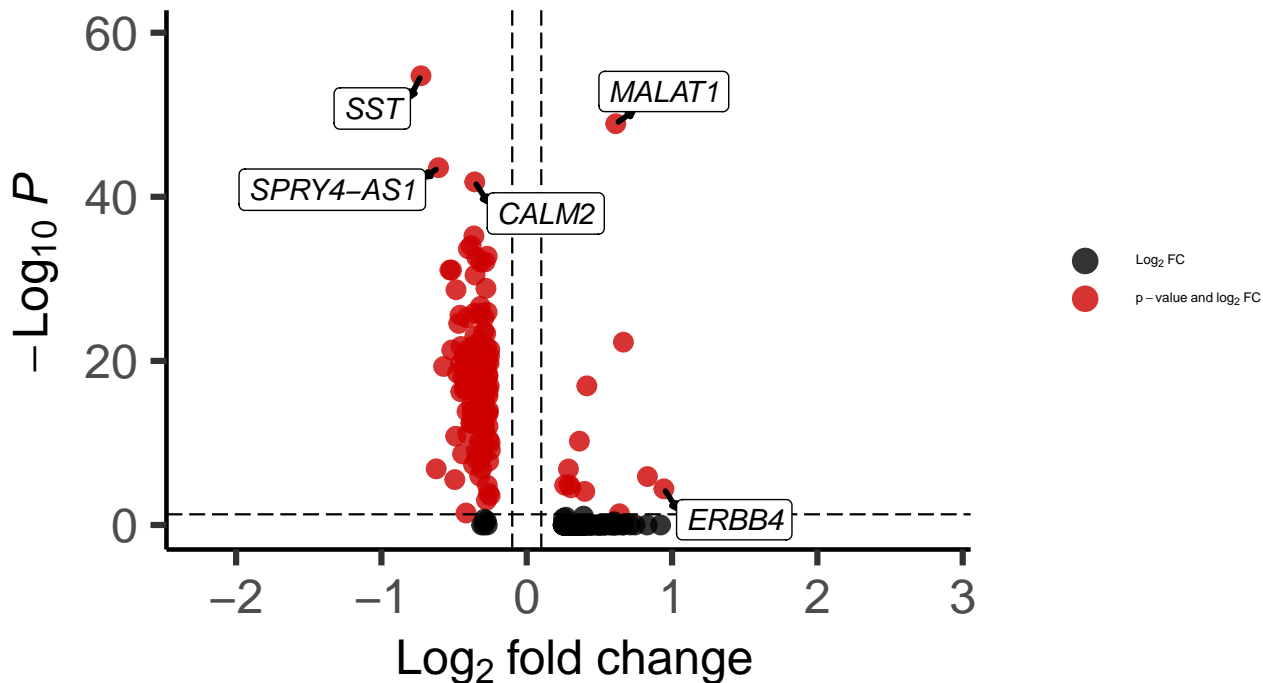

SST_dACC_wilcox_Bipolar_vs_Control

EnhancedVolcano

total = 330 variables