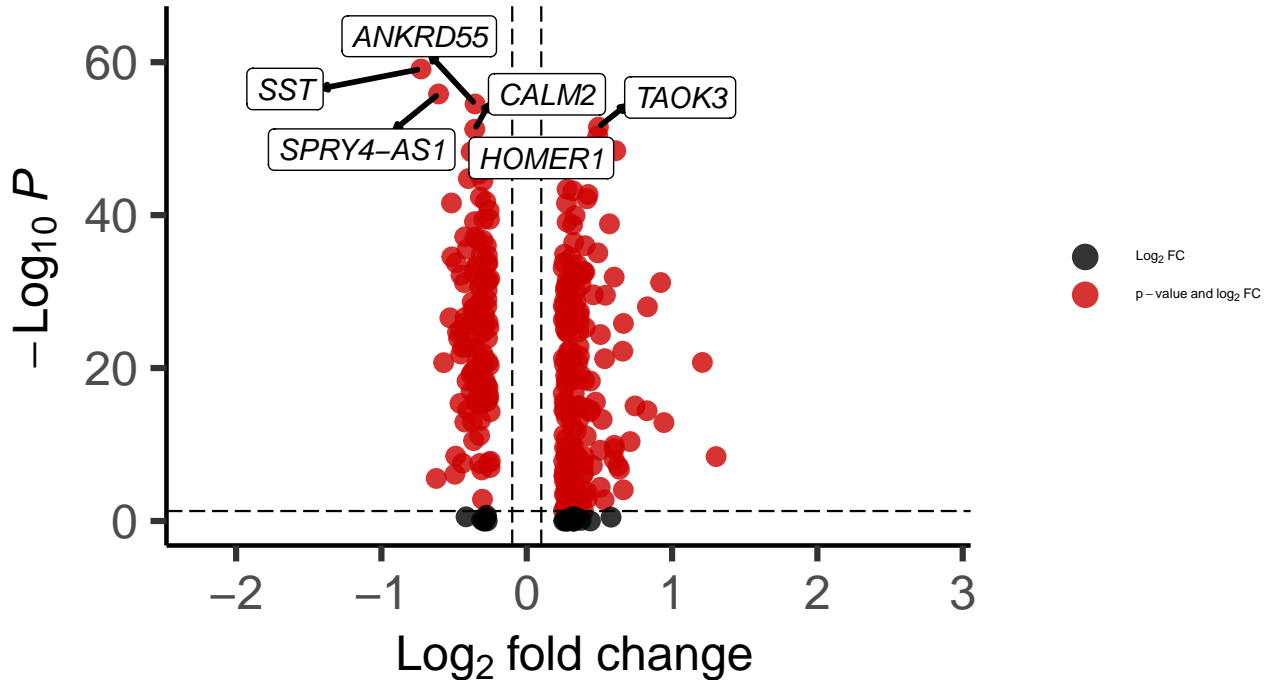

SST_dACC_MAST_Bipolar_vs_Control

EnhancedVolcano

total = 330 variables