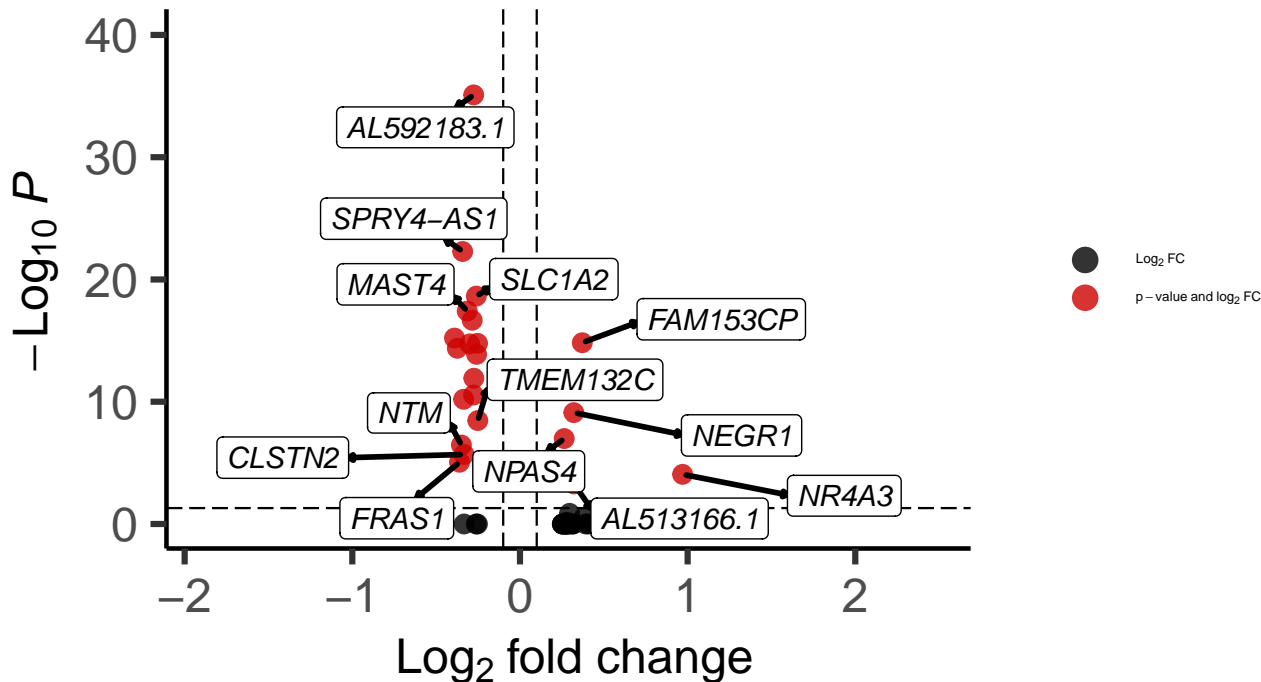

PVALB_dACC_wilcox_Schizophrenia_vs_Control

EnhancedVolcano

total = 48 variables