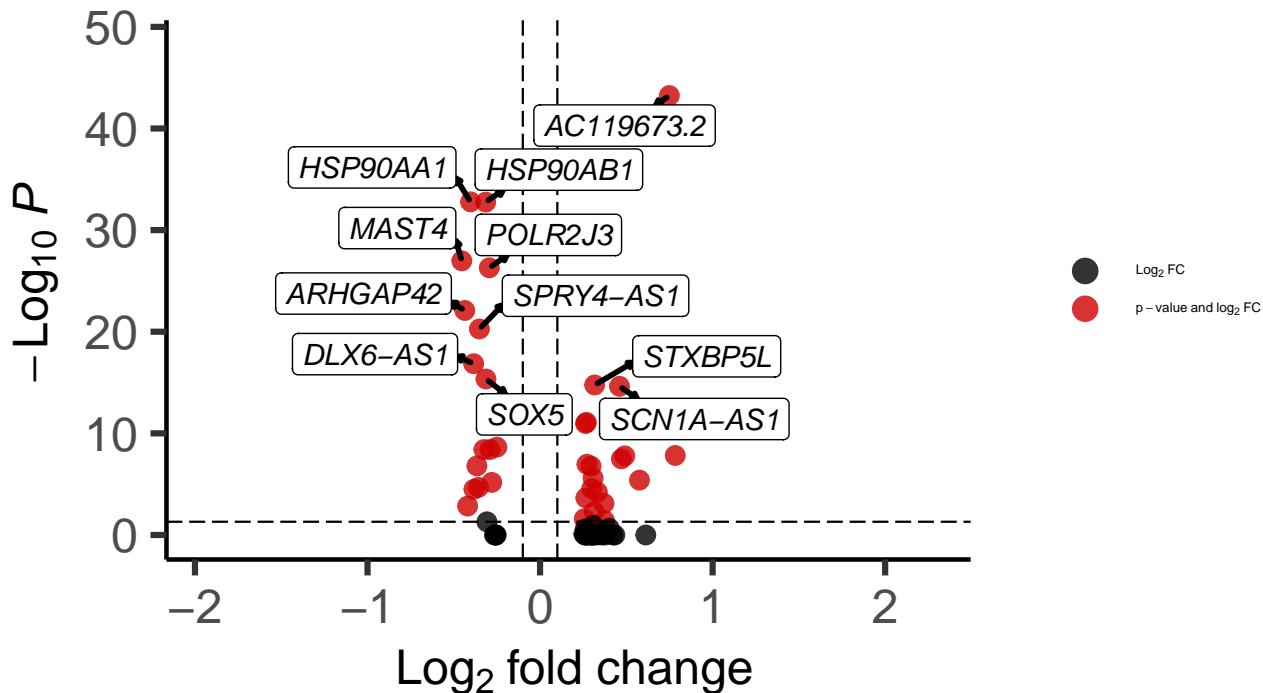

PVALB_dACC_wilcox_Bipolar_vs_Control

EnhancedVolcano

total = 60 variables