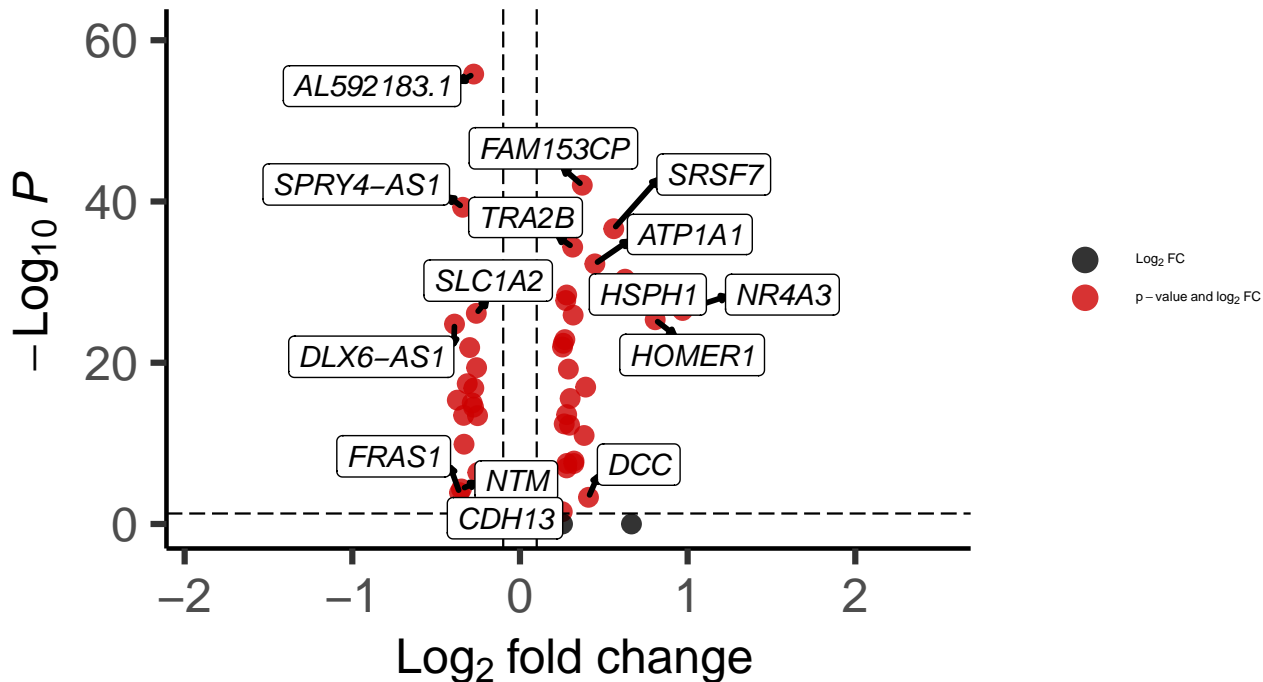

PVALB_dACC_MAST_Schizophrenia_vs_Control

EnhancedVolcano

total = 48 variables