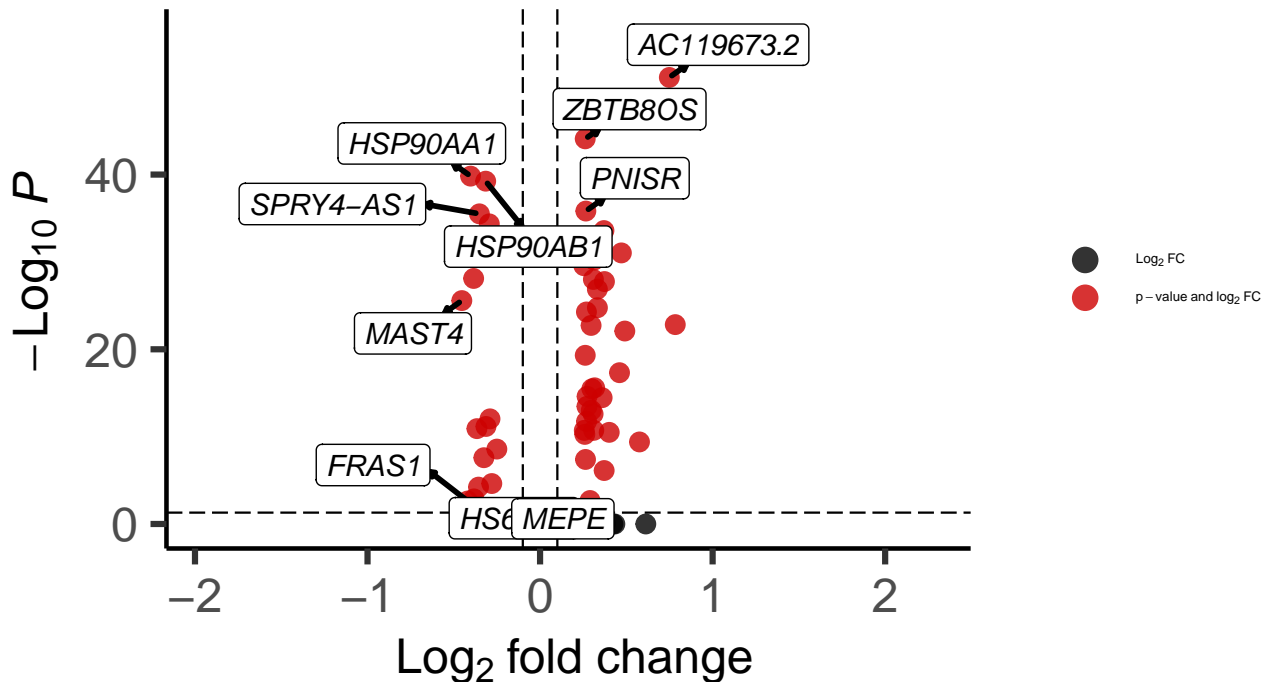

# PVALB\_dACC\_MAST\_Bipolar\_vs\_Control

*EnhancedVolcano*

total = 60 variables