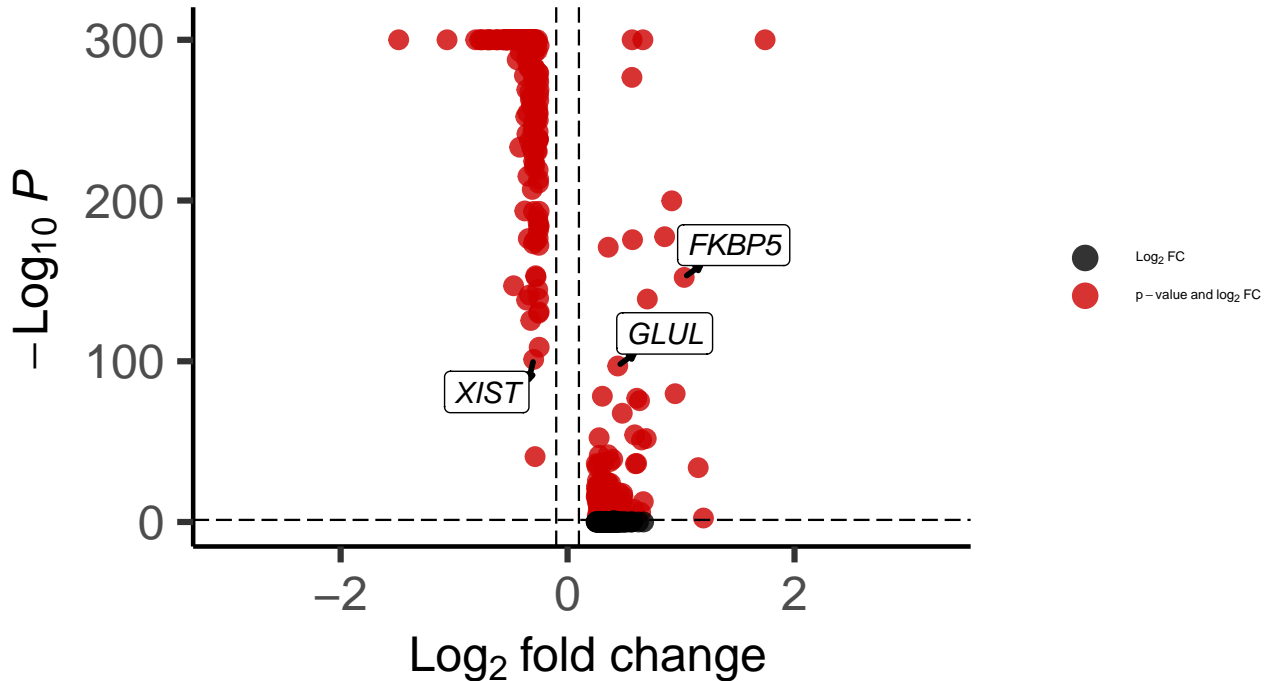

Oligo_dACC_wilcox_Bipolar_vs_Control

EnhancedVolcano

total = 432 variables