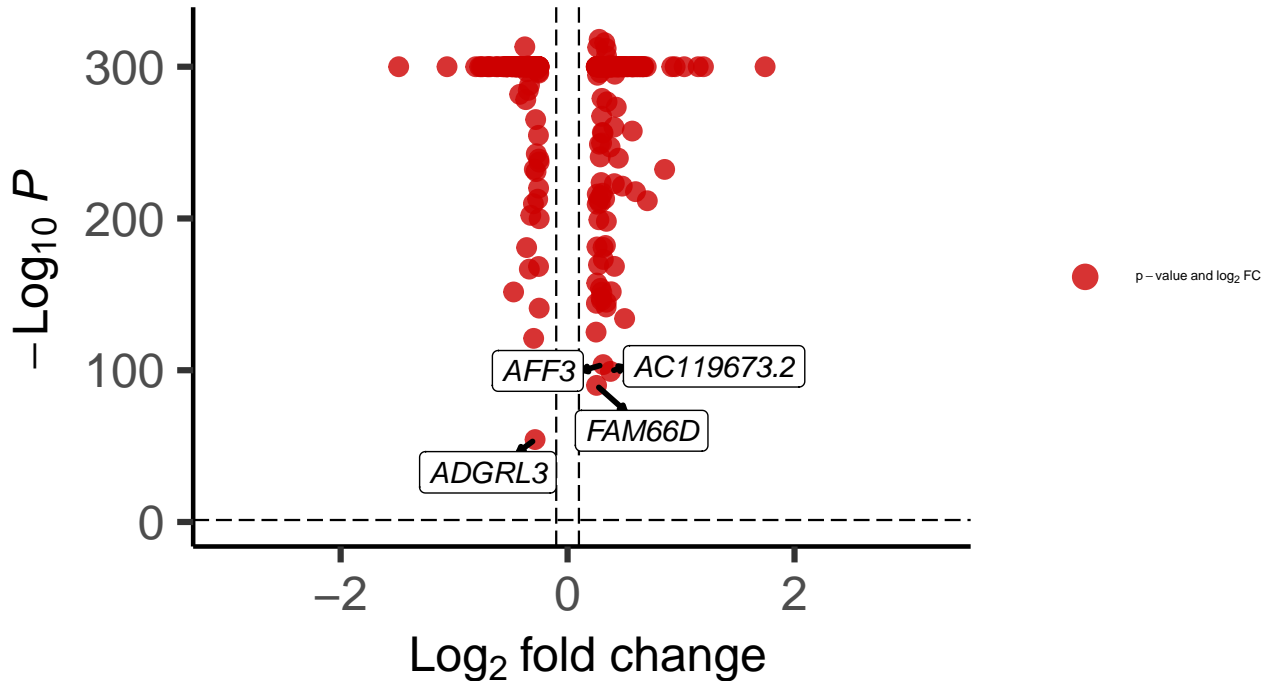

# Oligo\_dACC\_MAST\_Bipolar\_vs\_Control

*EnhancedVolcano*

total = 432 variables