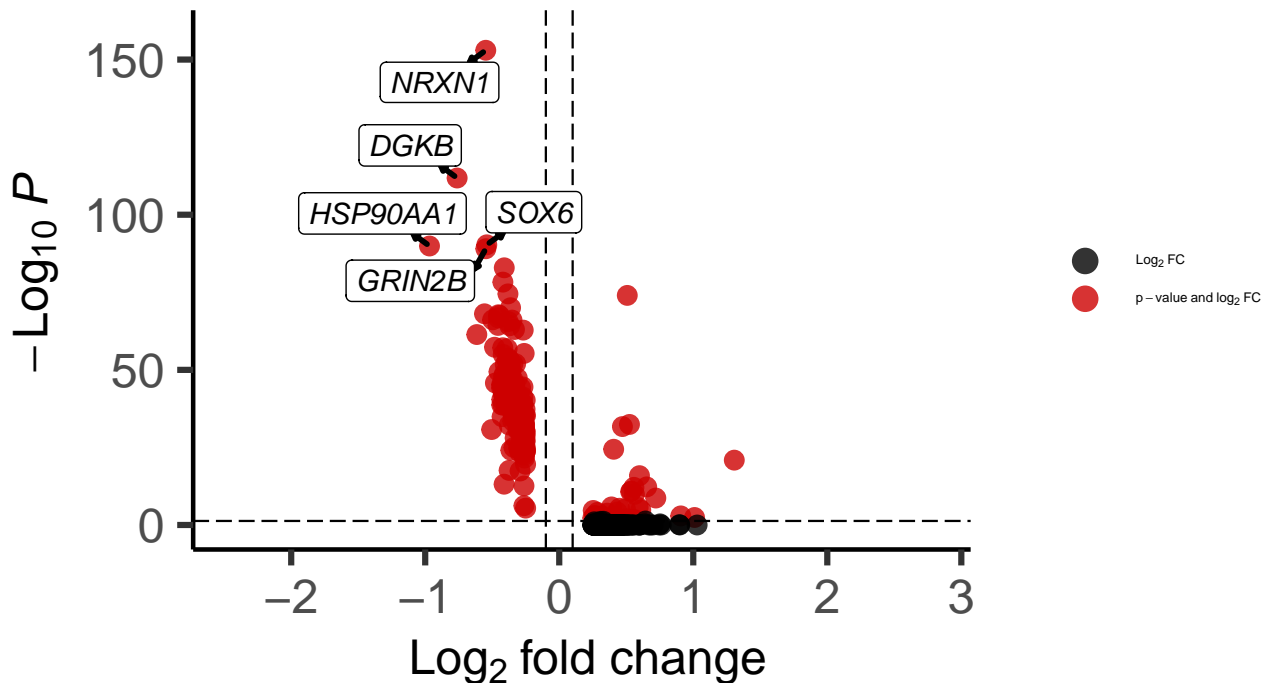

OPC_dACC_wilcox_Bipolar_vs_Control

EnhancedVolcano

total = 458 variables