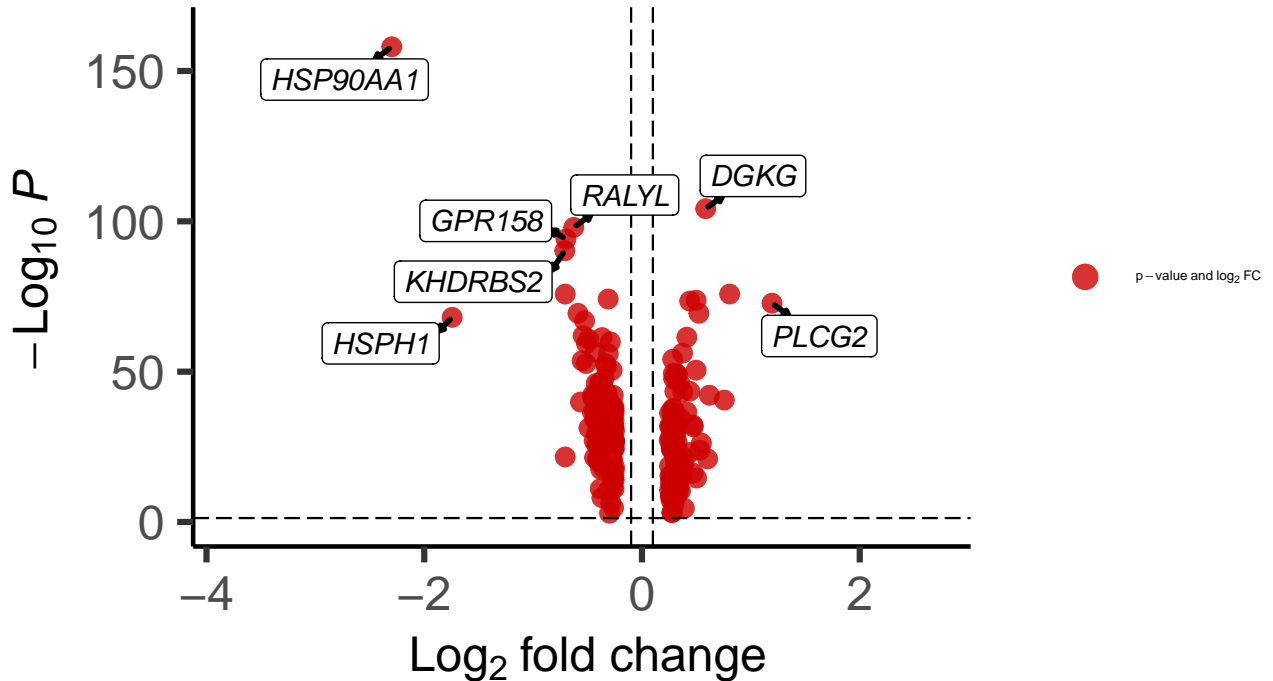

OPC_dACC_MAST_Schizophrenia_vs_Control

EnhancedVolcano

total = 255 variables