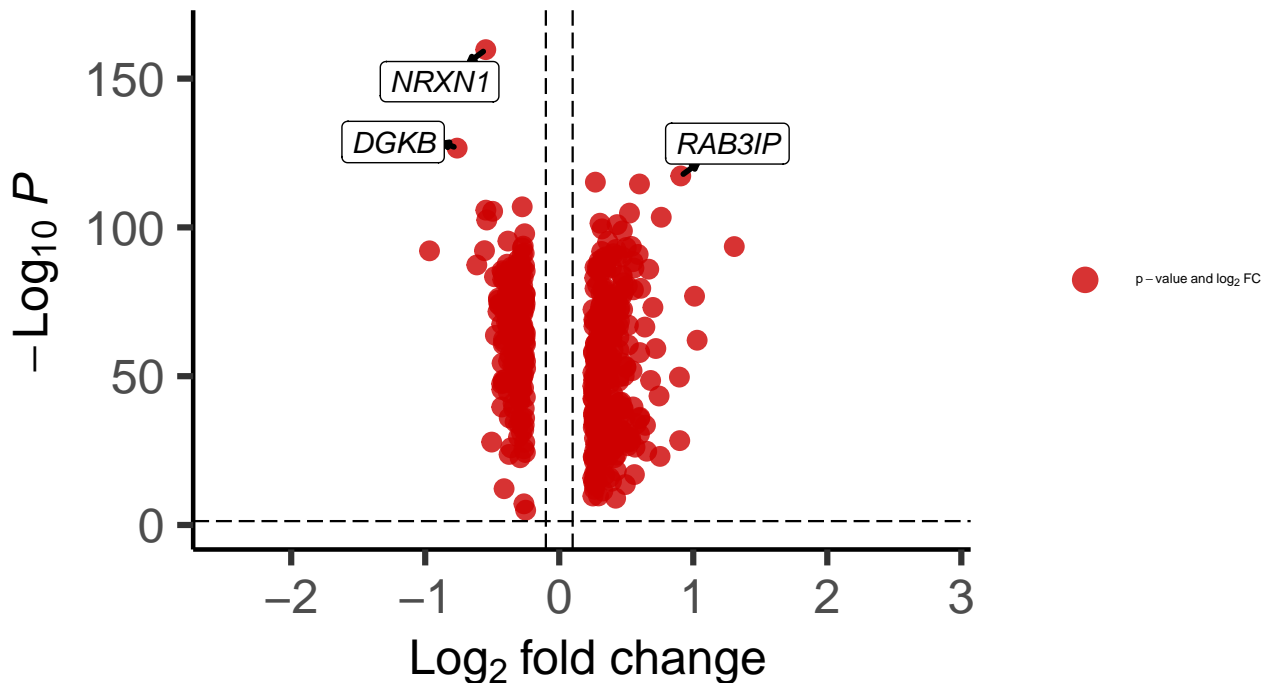

# OPC\_dACC\_MAST\_Bipolar\_vs\_Control

*EnhancedVolcano*

total = 458 variables