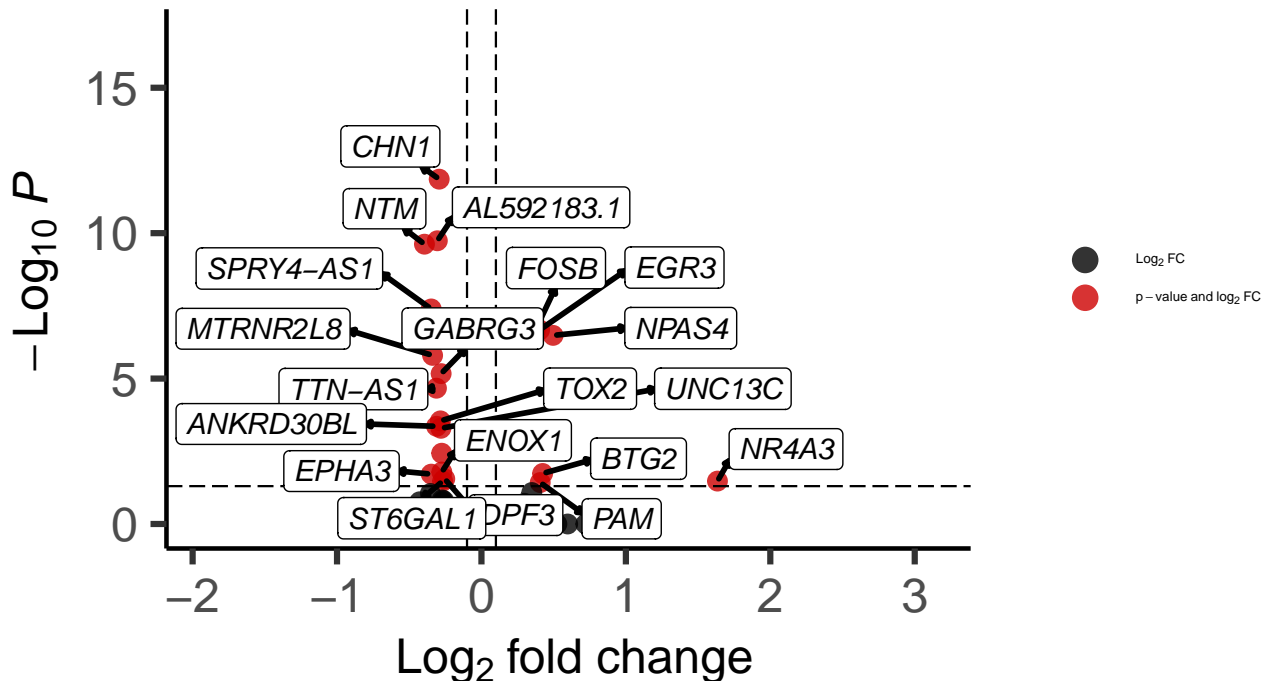

# LAMP5\_dACC\_wilcox\_Schizophrenia\_vs\_Control

EnhancedVolcano

total = 105 variables