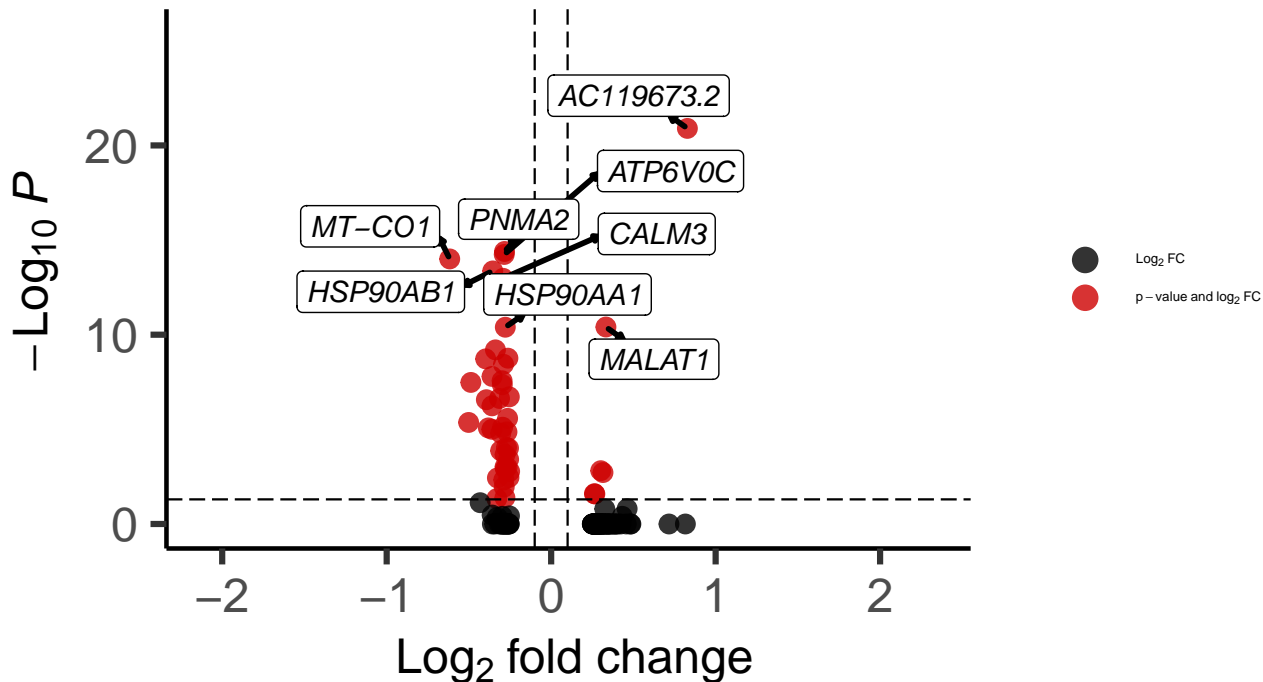

# LAMP5\_dACC\_wilcox\_Bipolar\_vs\_Control

*EnhancedVolcano*

total = 145 variables