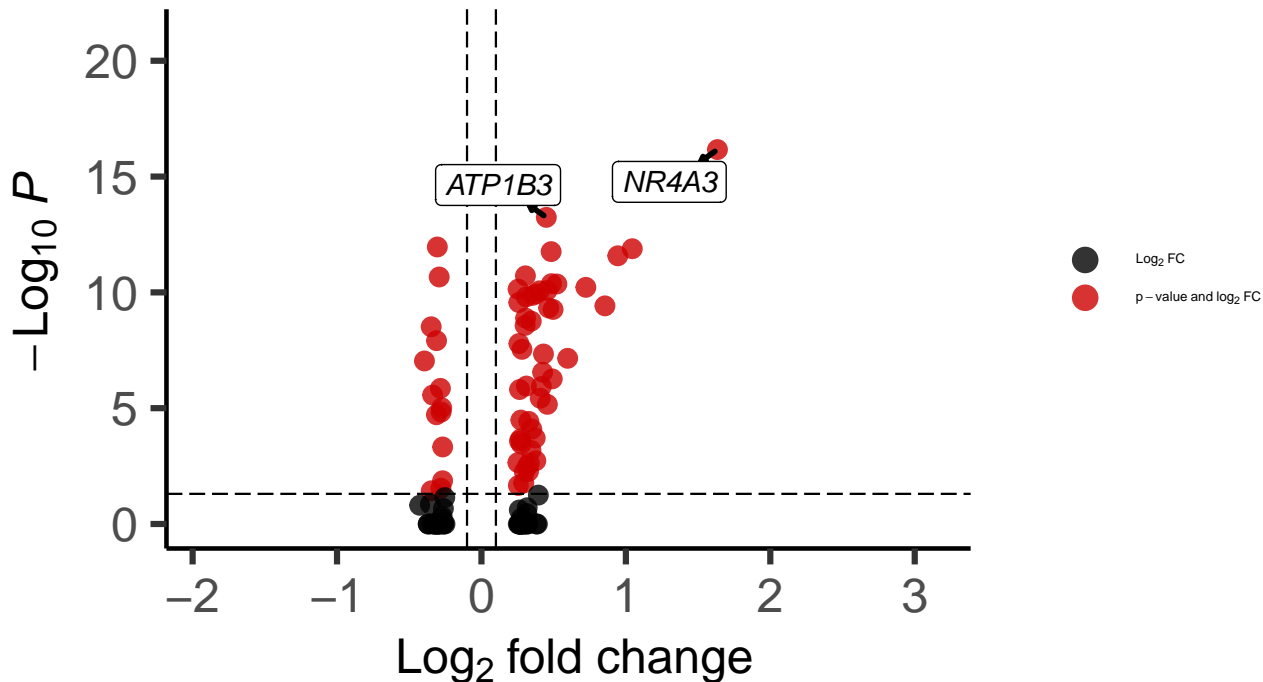

LAMP5_dACC_MAST_Schizophrenia_vs_Control

EnhancedVolcano

total = 105 variables