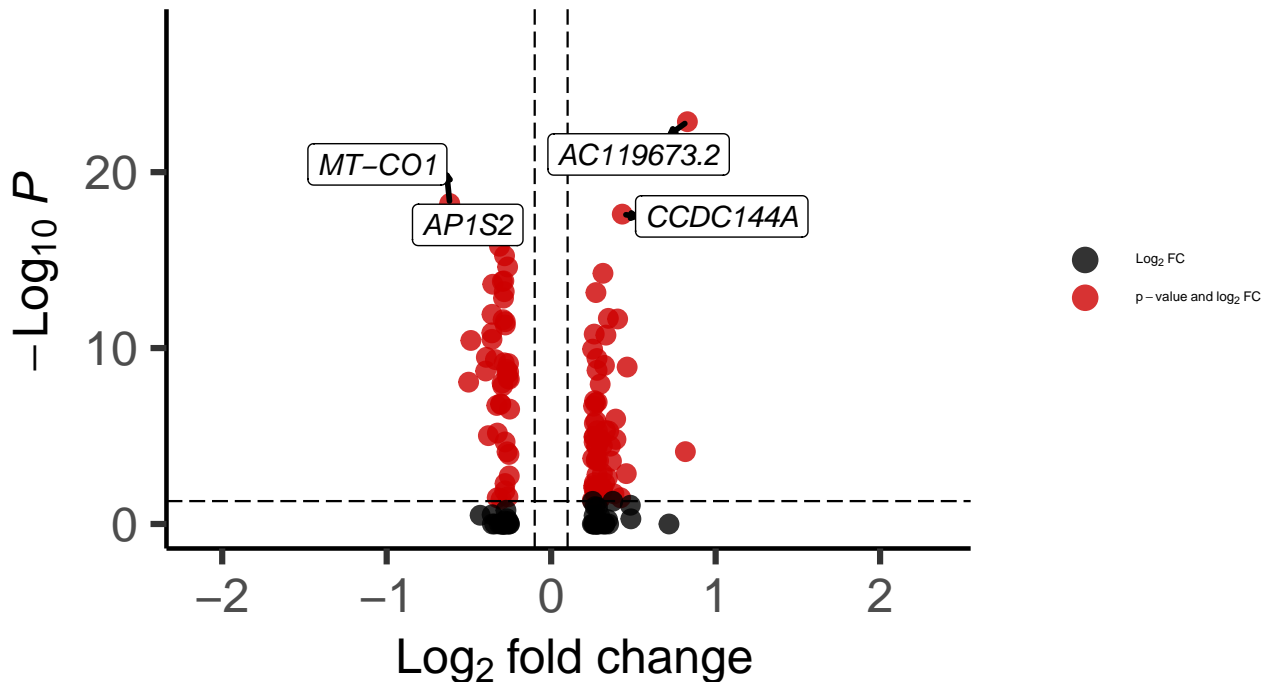

LAMP5_dACC_MAST_Bipolar_vs_Control

EnhancedVolcano

total = 145 variables