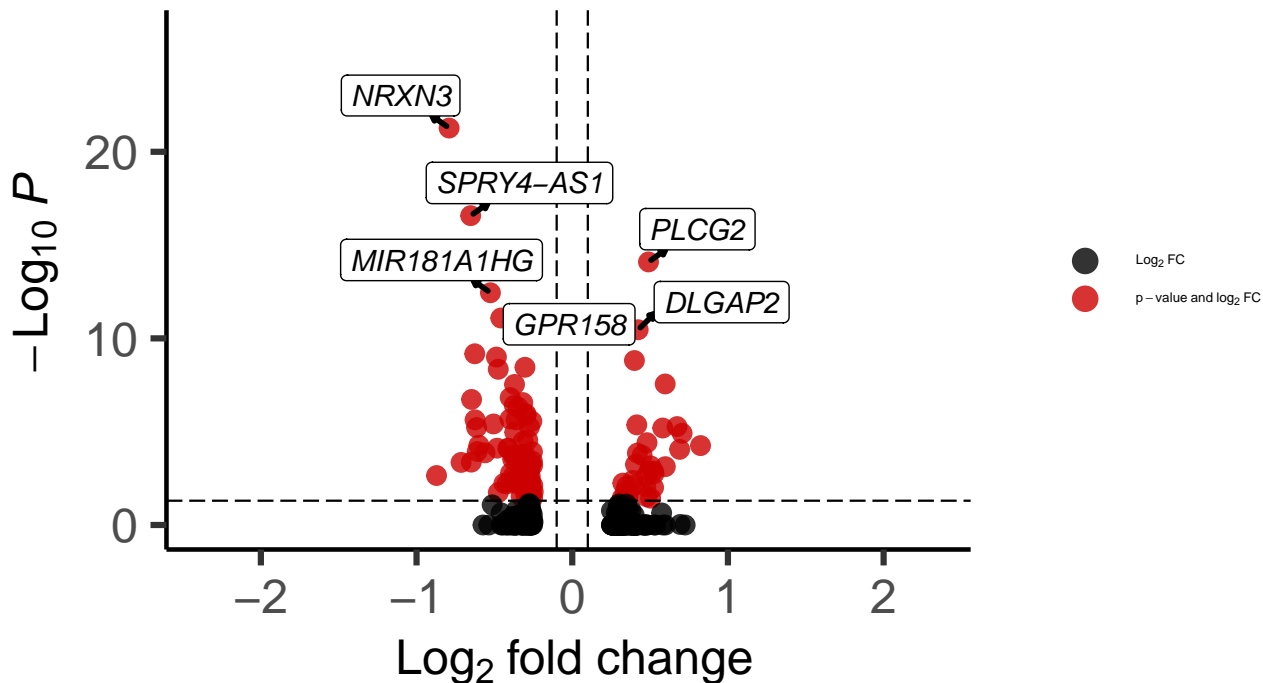

L6b_dACC_wilcox_Schizophrenia_vs_Control

EnhancedVolcano

total = 286 variables