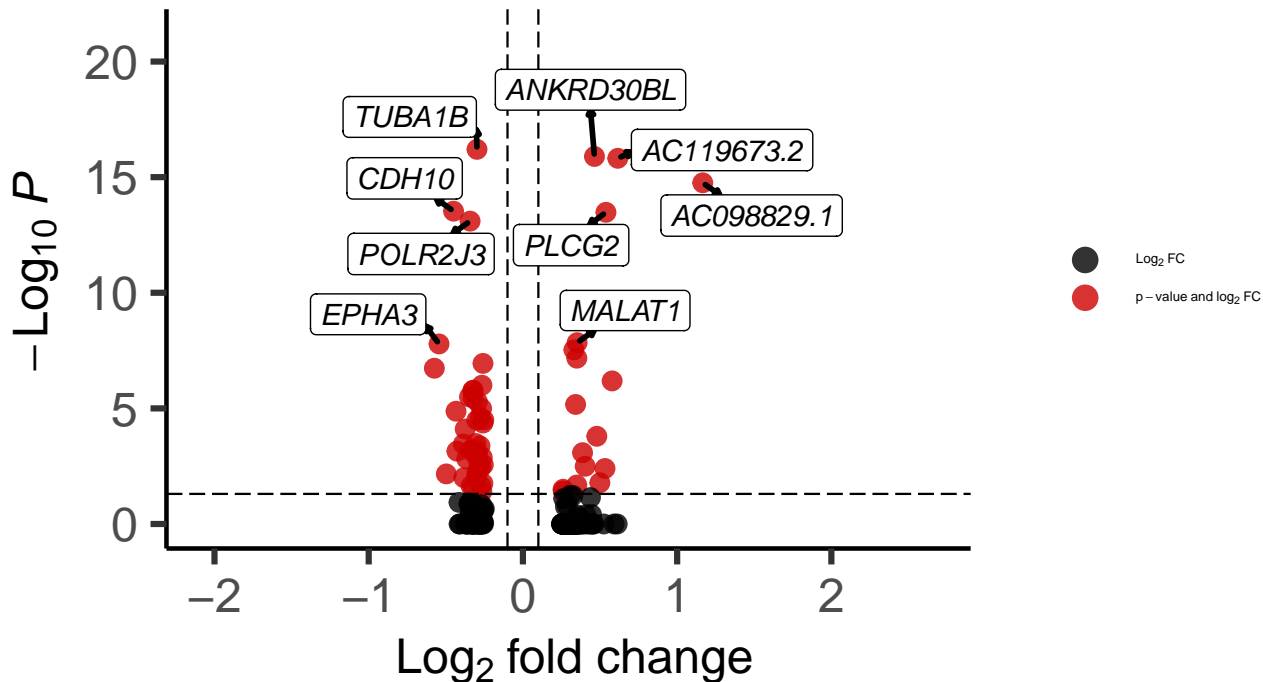

L6b_dACC_wilcox_Bipolar_vs_Control

EnhancedVolcano

total = 195 variables