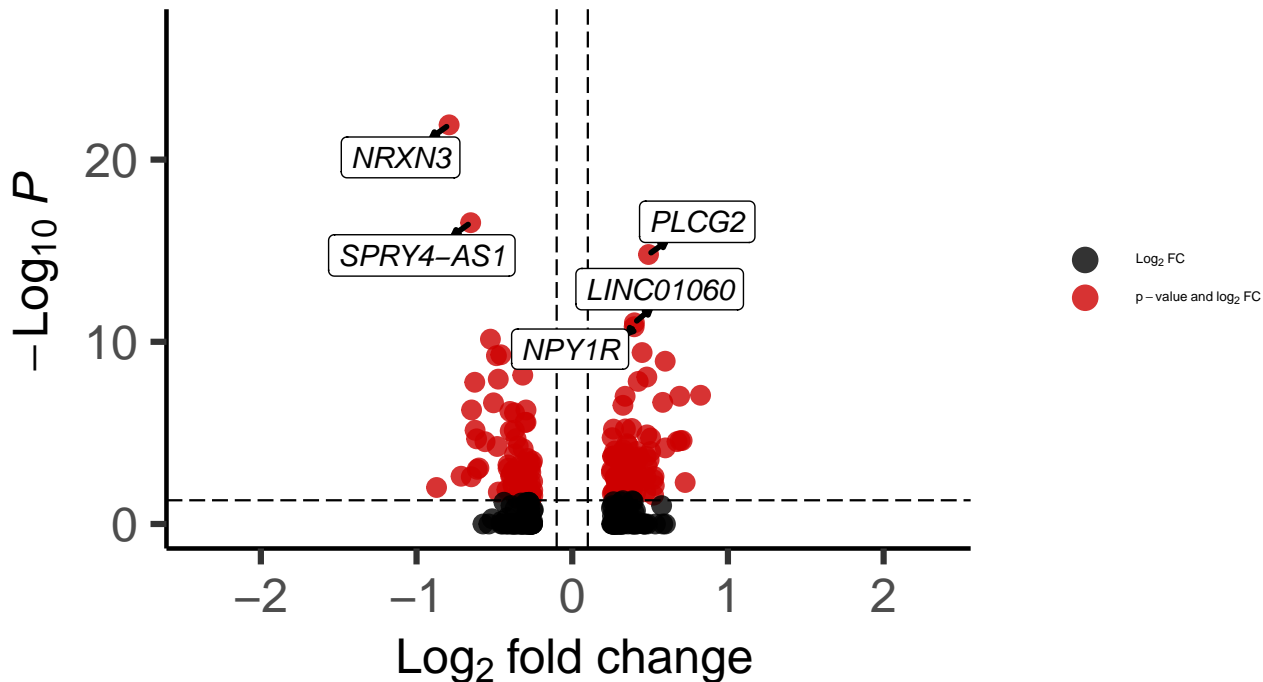

L6b_dACC_MAST_Schizophrenia_vs_Control

EnhancedVolcano

total = 286 variables