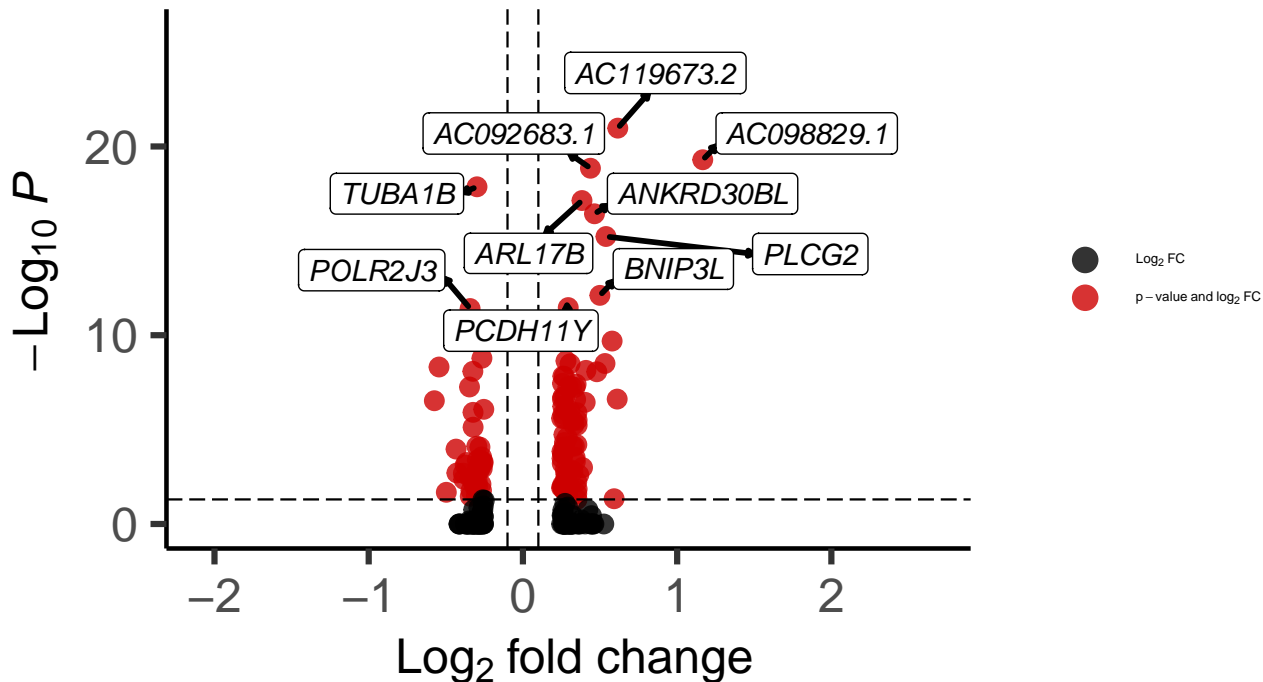

L6b_dACC_MAST_Bipolar_vs_Control

EnhancedVolcano

total = 195 variables