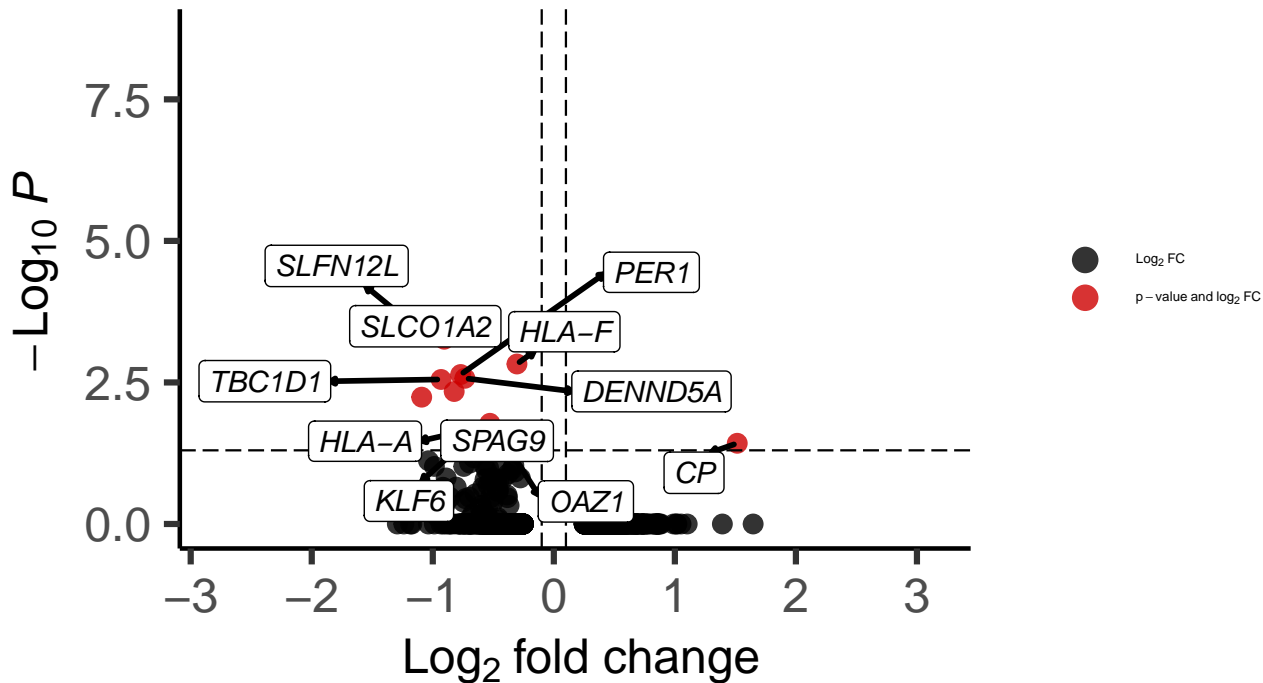

Endo_dACC_wilcox_Schizophrenia_vs_Control

EnhancedVolcano

total = 1534 variables