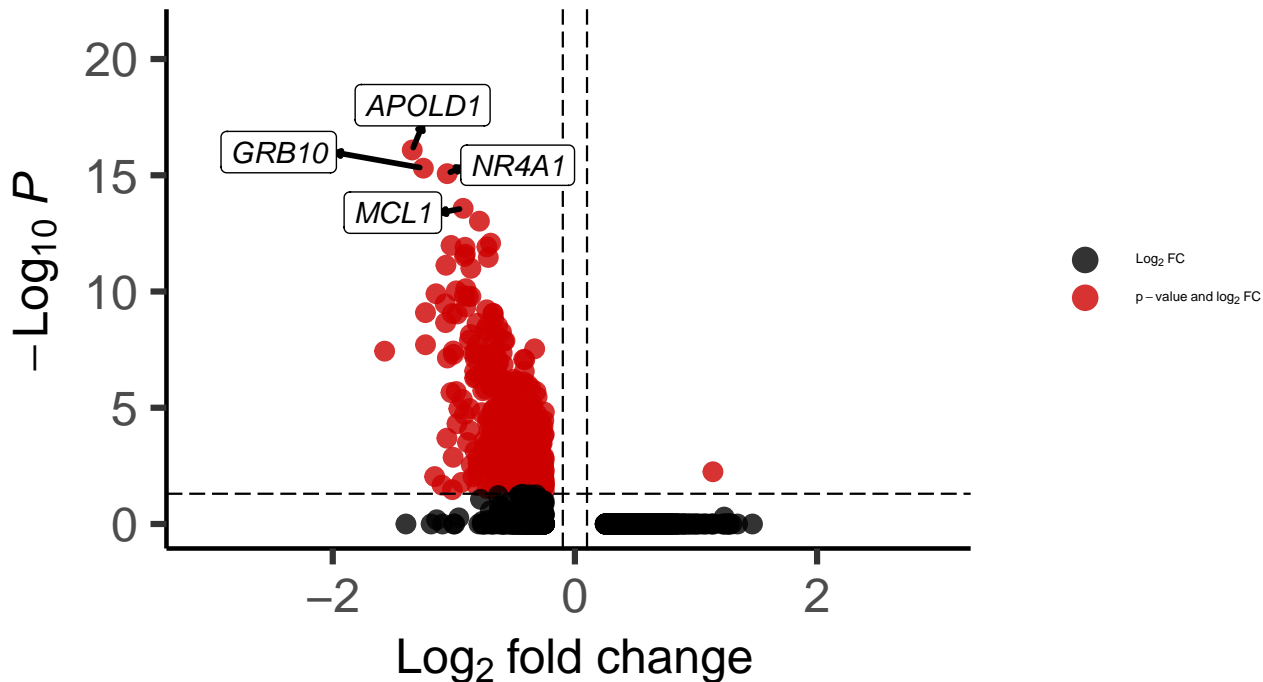

Endo_dACC_wilcox_Bipolar_vs_Control

EnhancedVolcano

total = 1830 variables