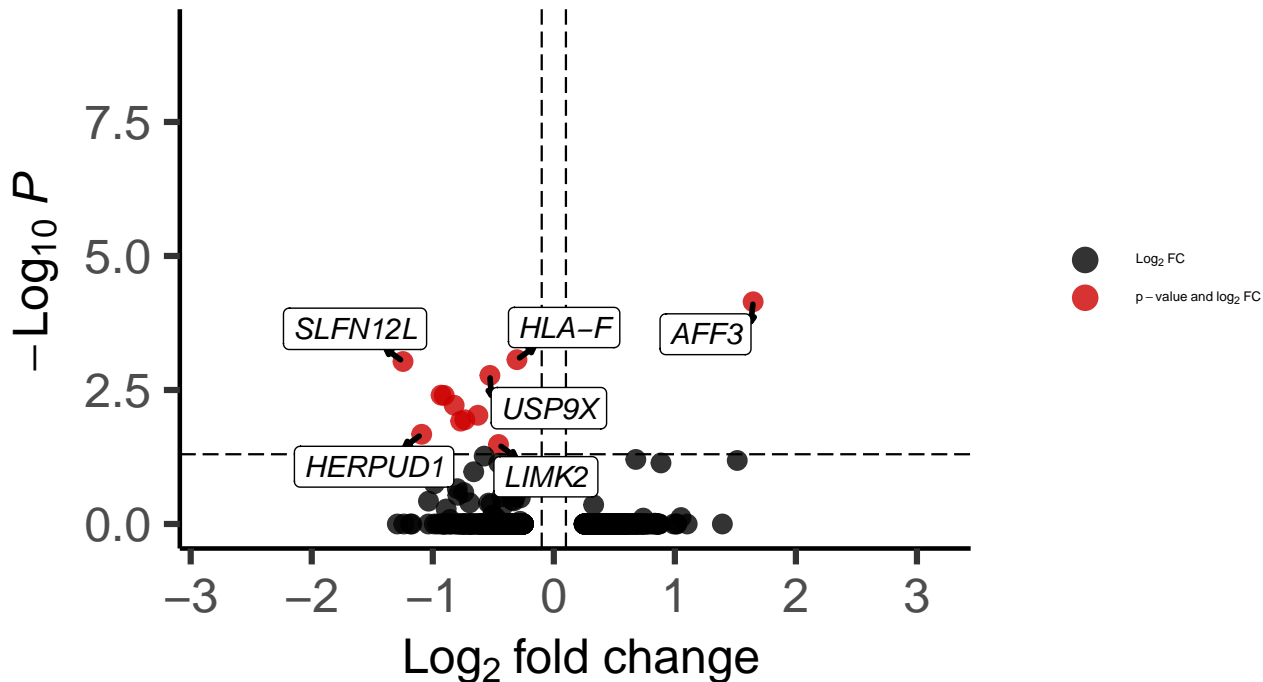

# Endo\_dACC\_MAST\_Schizophrenia\_vs\_Control

*EnhancedVolcano*

total = 1534 variables