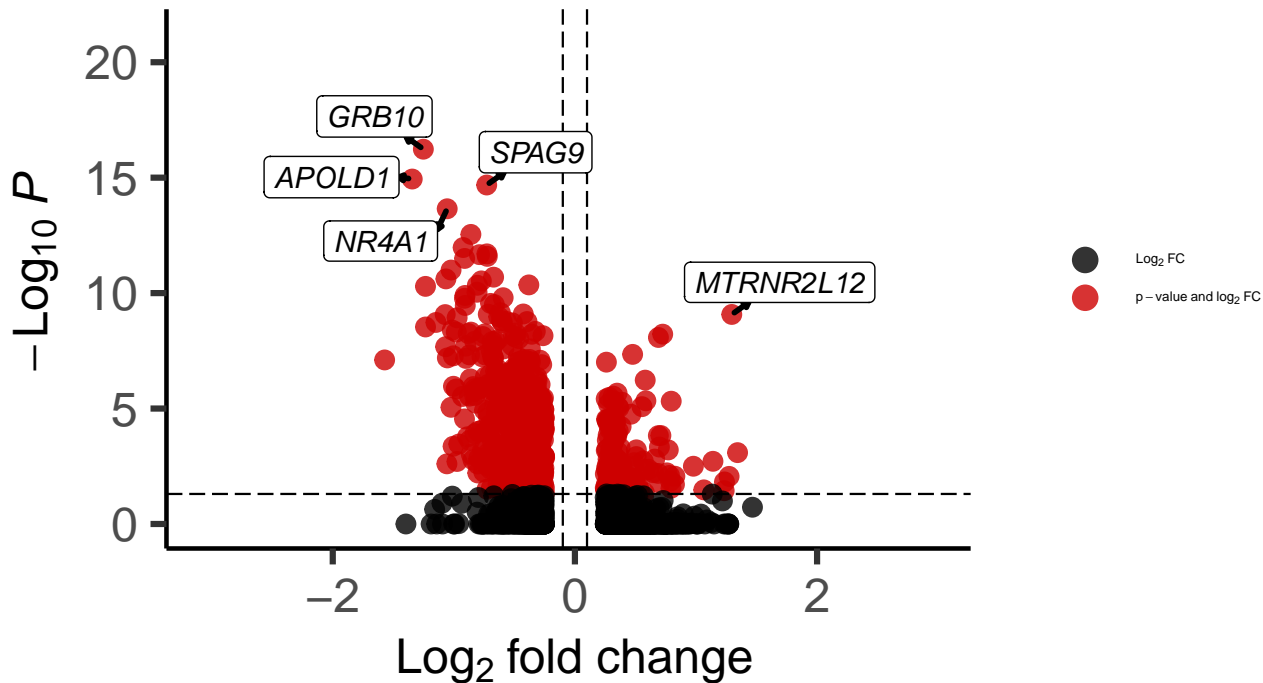

Endo_dACC_MAST_Bipolar_vs_Control

EnhancedVolcano

total = 1830 variables