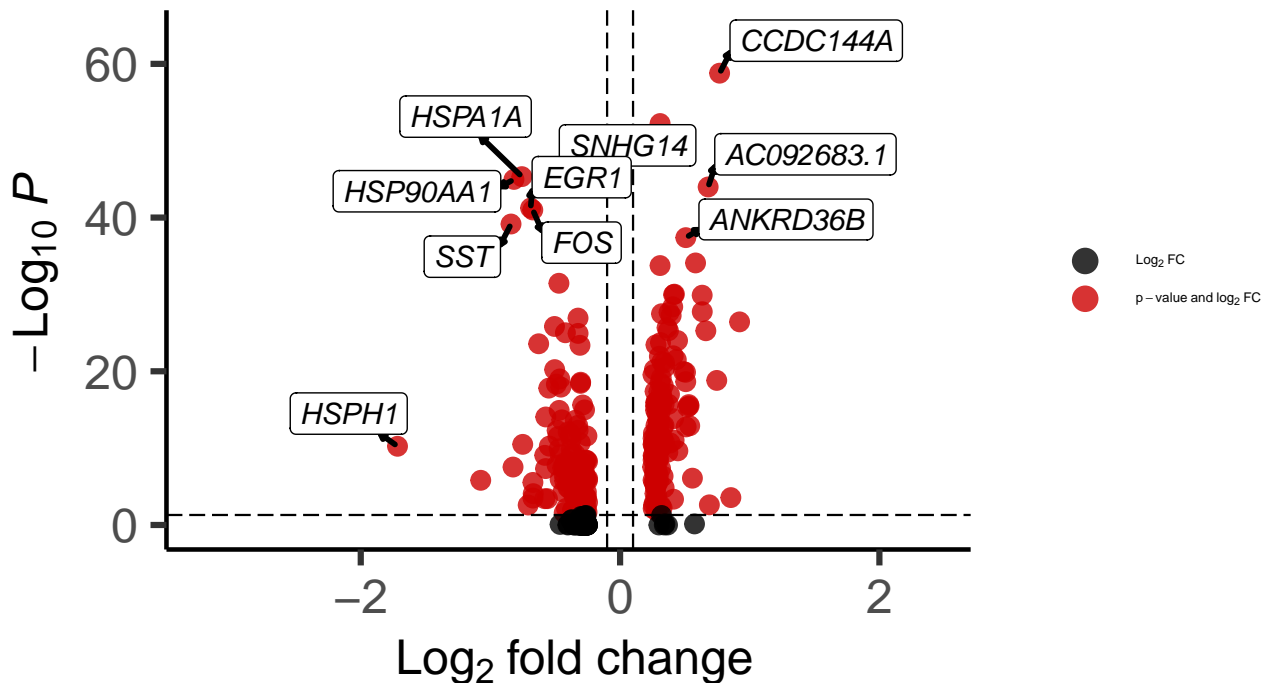

SST_DLPFC_wilcox_Schizophrenia_vs_Control

EnhancedVolcano

total = 330 variables