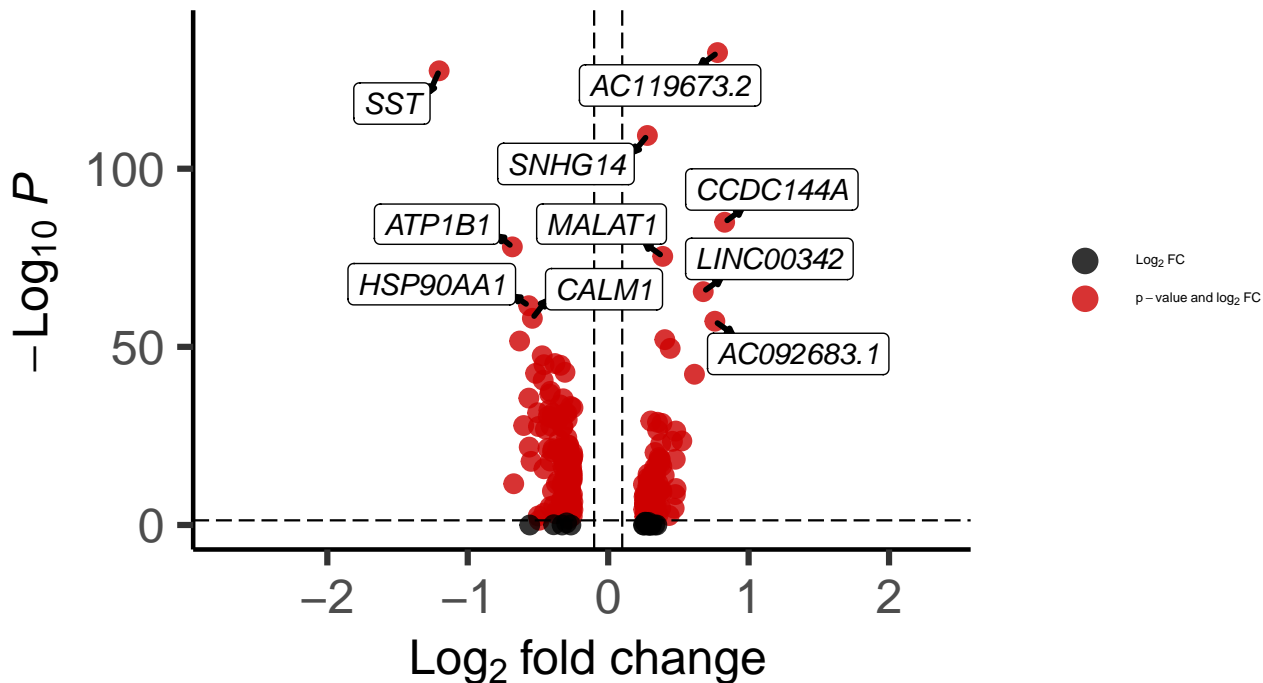

SST_DLPFC_wilcox_Bipolar_vs_Control

EnhancedVolcano

total = 236 variables