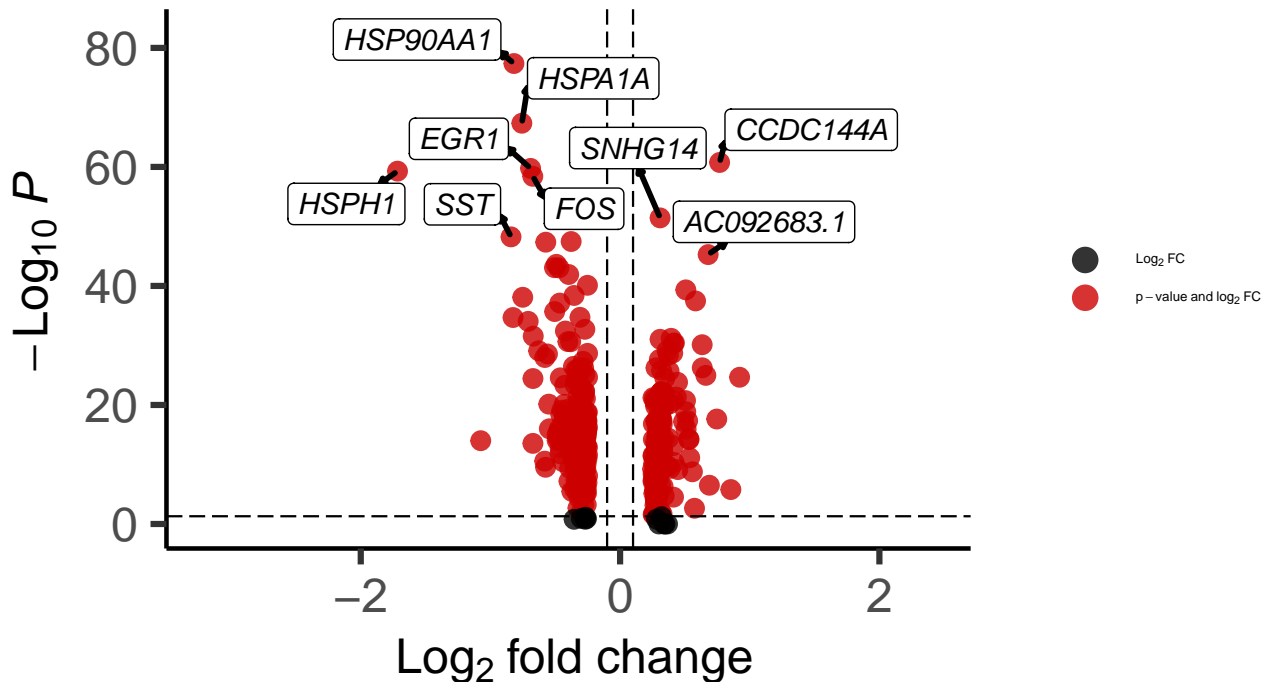

SST_DLPFC_MAST_Schizophrenia_vs_Control

EnhancedVolcano

total = 330 variables