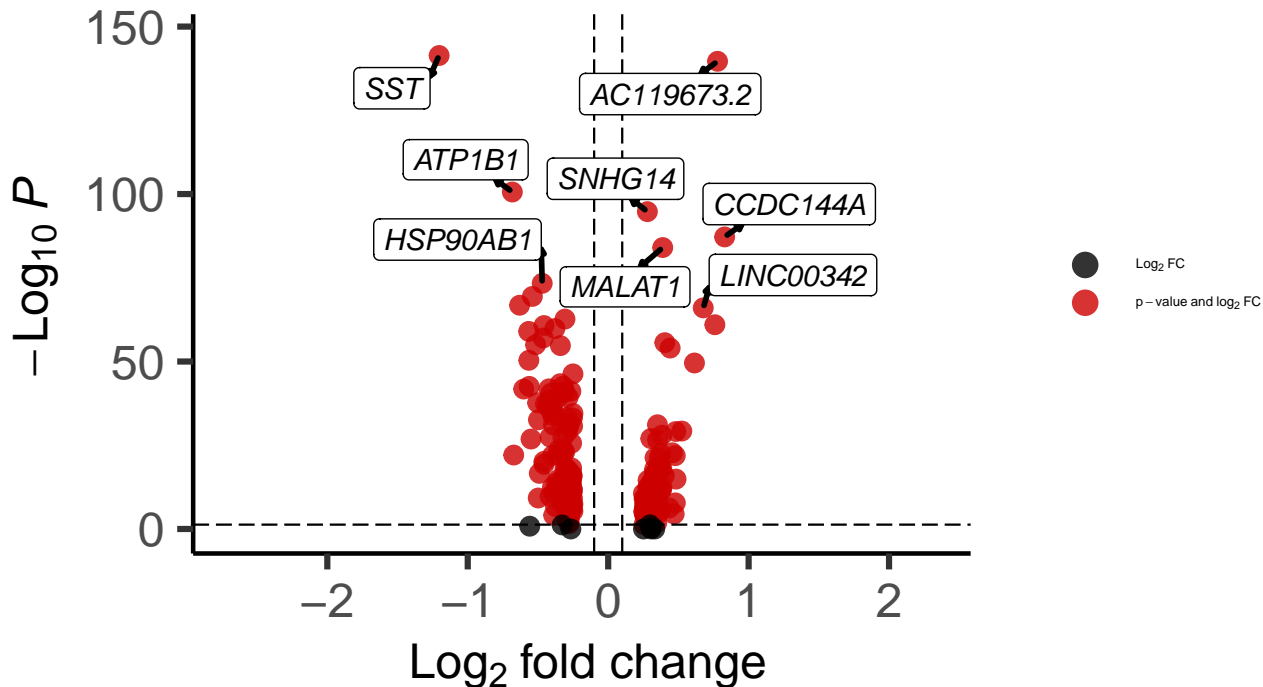

SST_DLPFC_MAST_Bipolar_vs_Control

EnhancedVolcano

total = 236 variables