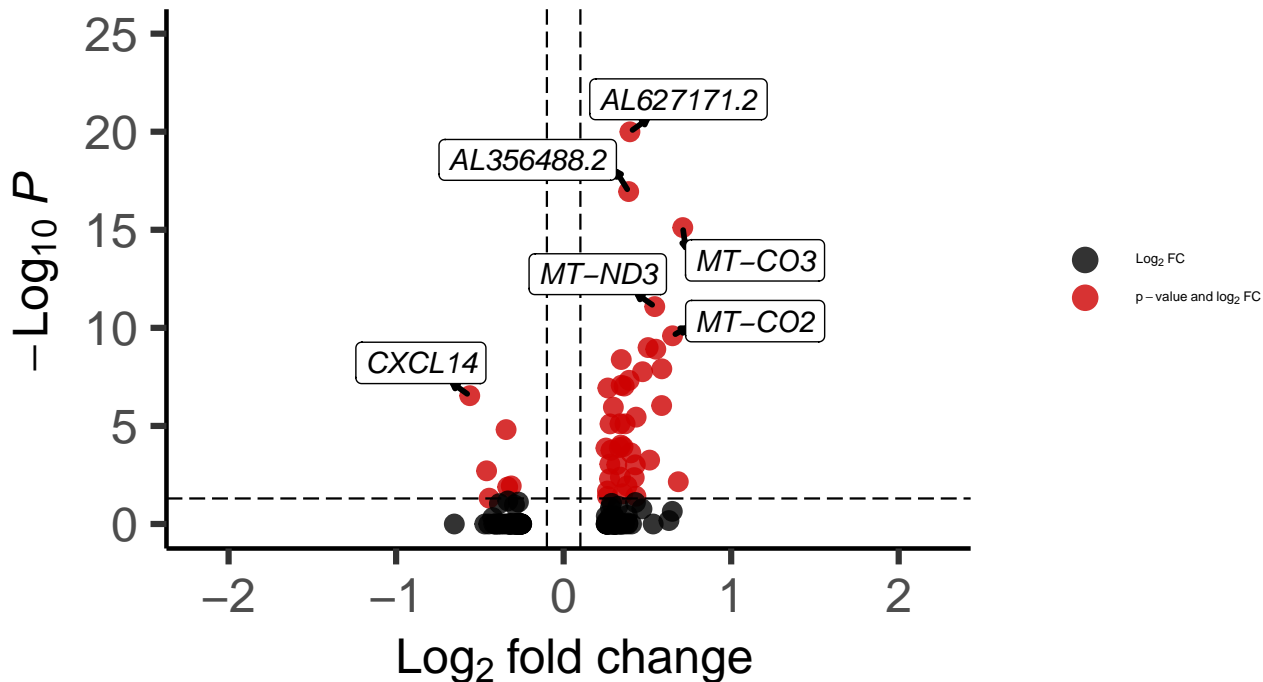

# SNCG\_DLPFC\_wilcox\_Schizophrenia\_vs\_Control

*EnhancedVolcano*

total = 149 variables