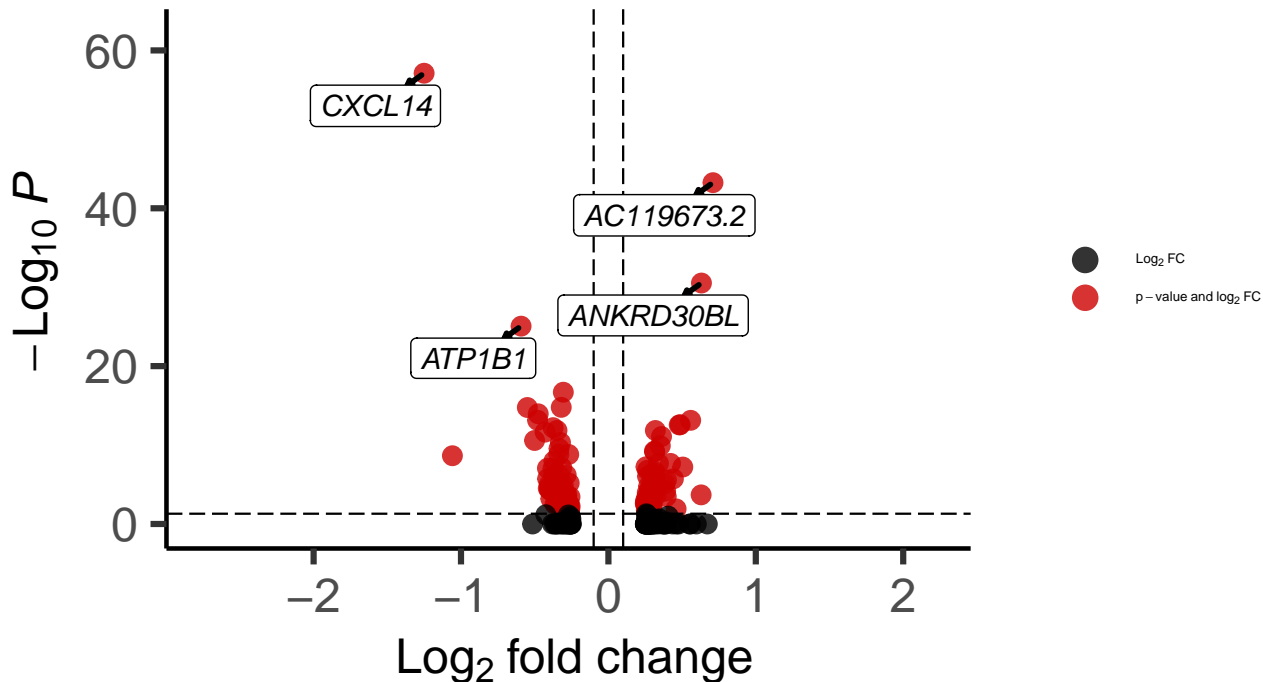

SNCG_DLPFC_wilcox_Bipolar_vs_Control

EnhancedVolcano

total = 178 variables