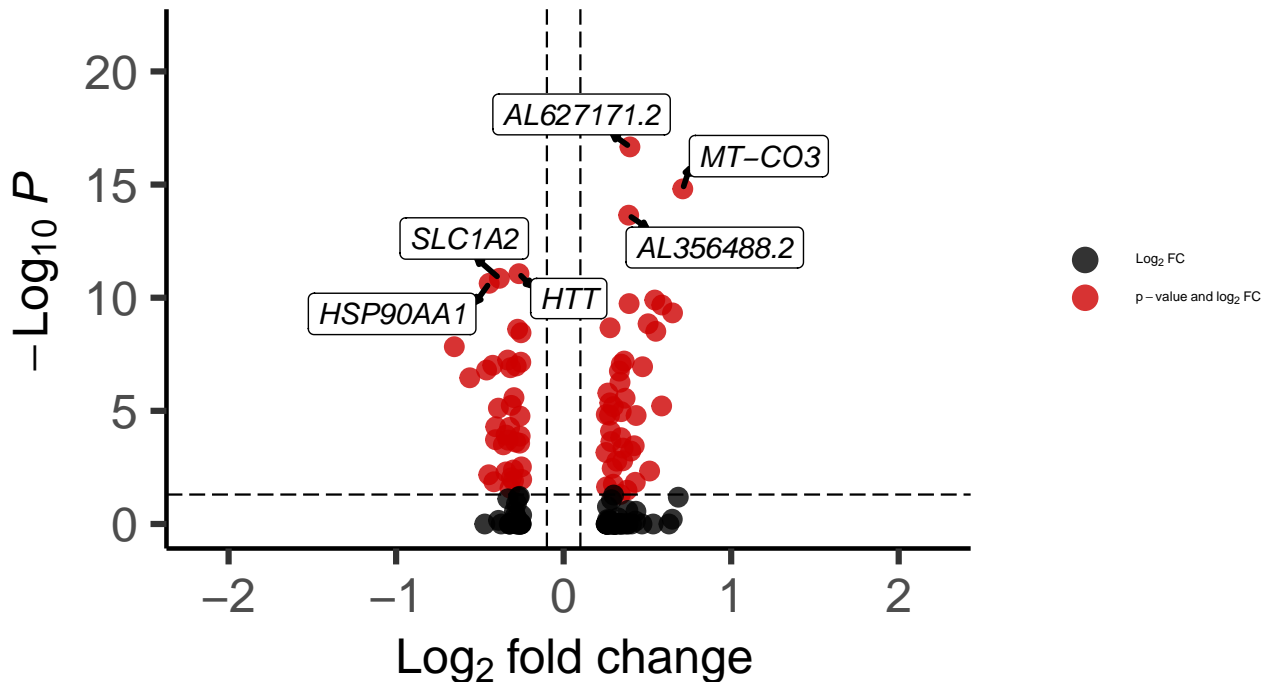

SNCG_DLPFC_MAST_Schizophrenia_vs_Control

EnhancedVolcano

total = 149 variables