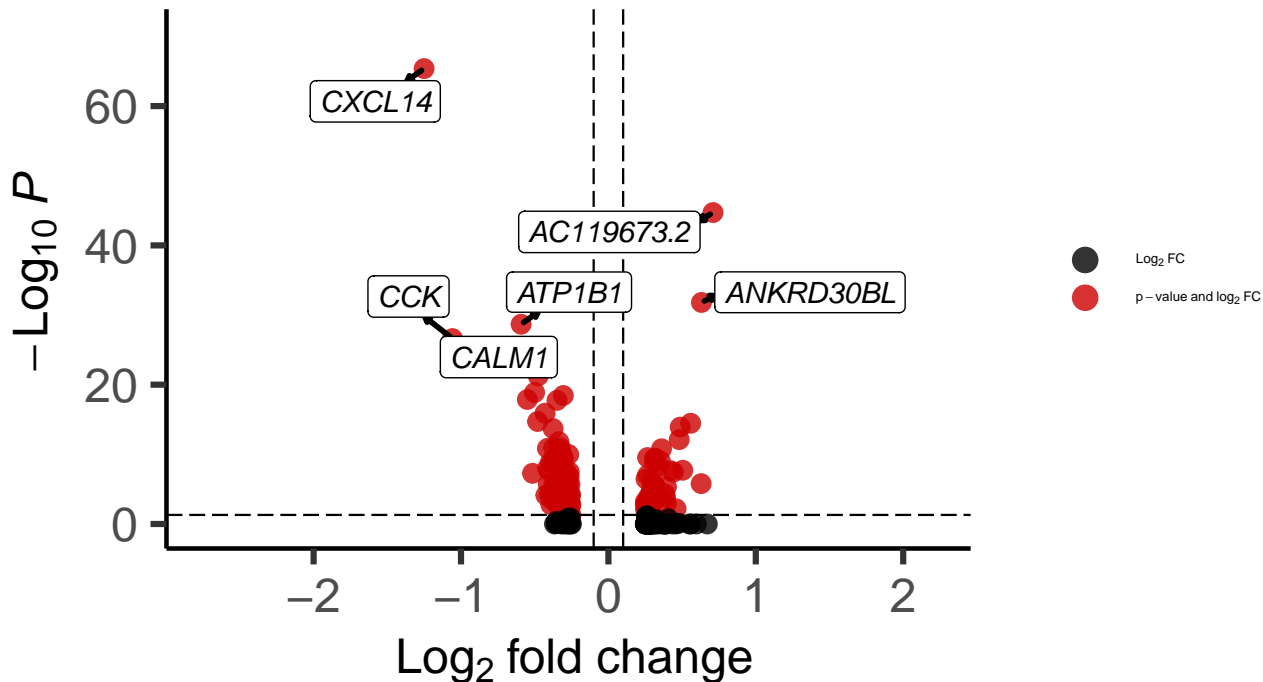

SNCG_DLPFC_MAST_Bipolar_vs_Control

EnhancedVolcano

total = 178 variables