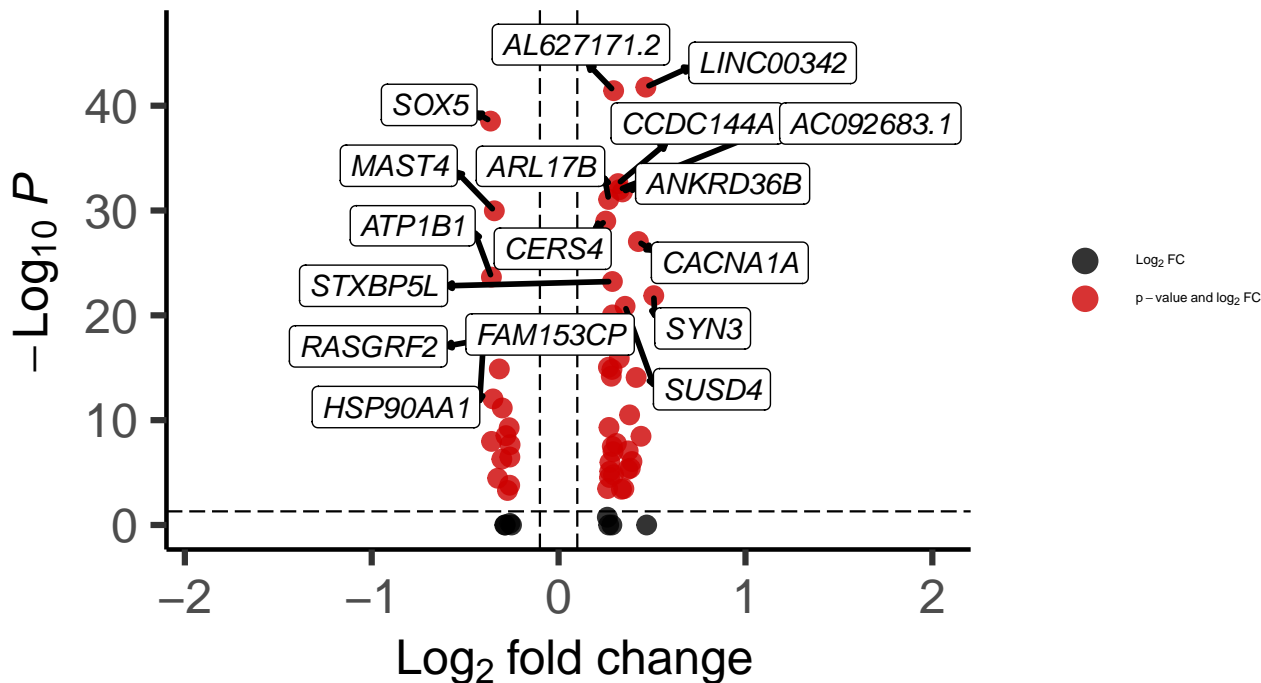

PVALB_DLPFC_wilcox_Schizophrenia_vs_Control

EnhancedVolcano

total = 60 variables