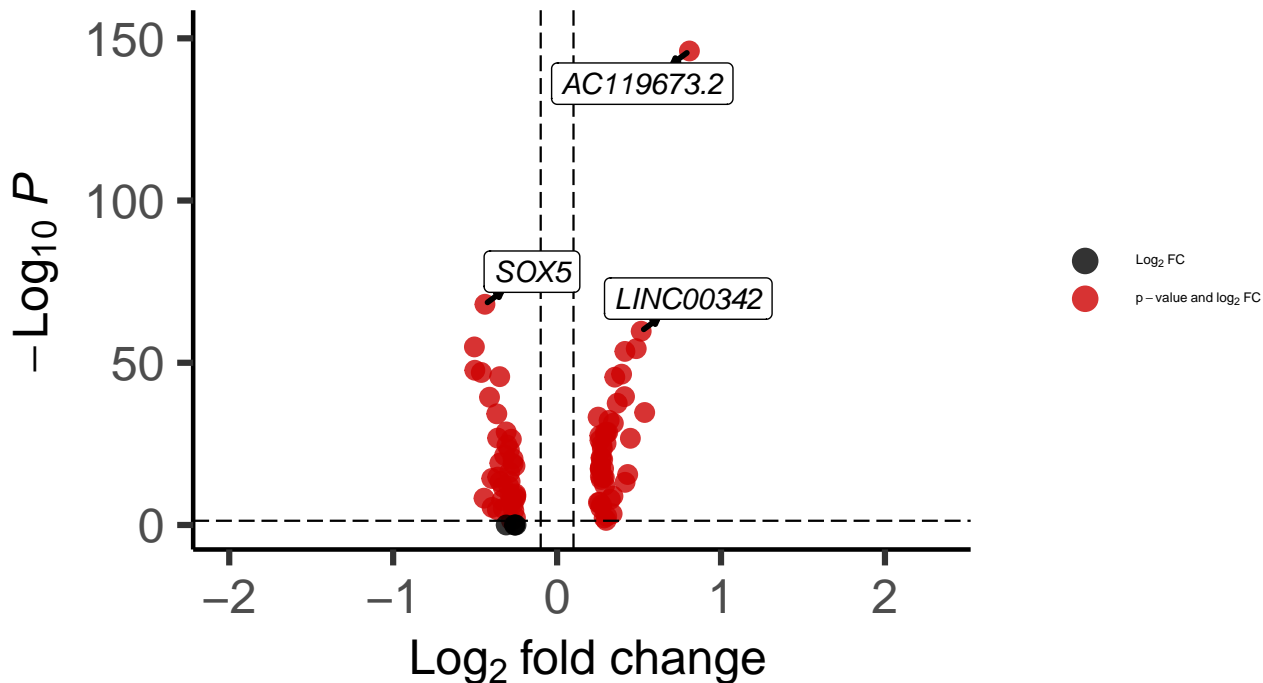

PVALB_DLPFC_wilcox_Bipolar_vs_Control

EnhancedVolcano

total = 88 variables