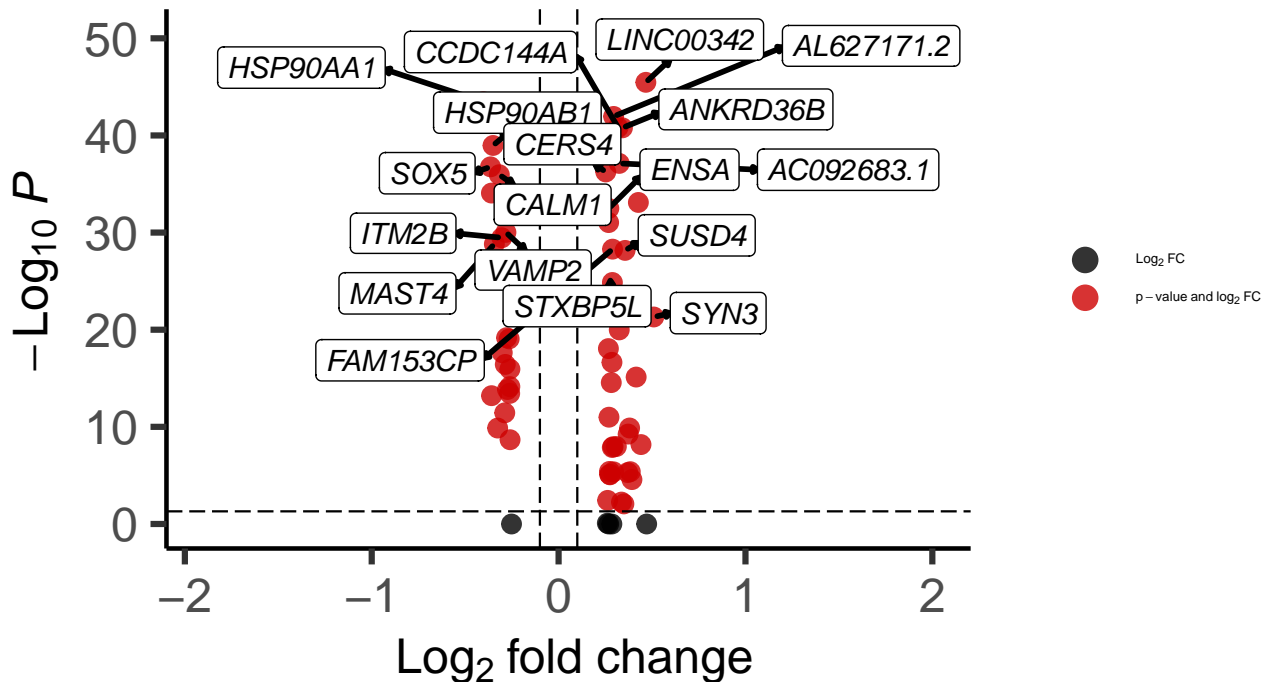

PVALB_DLPFC_MAST_Schizophrenia_vs_Control

EnhancedVolcano

total = 60 variables