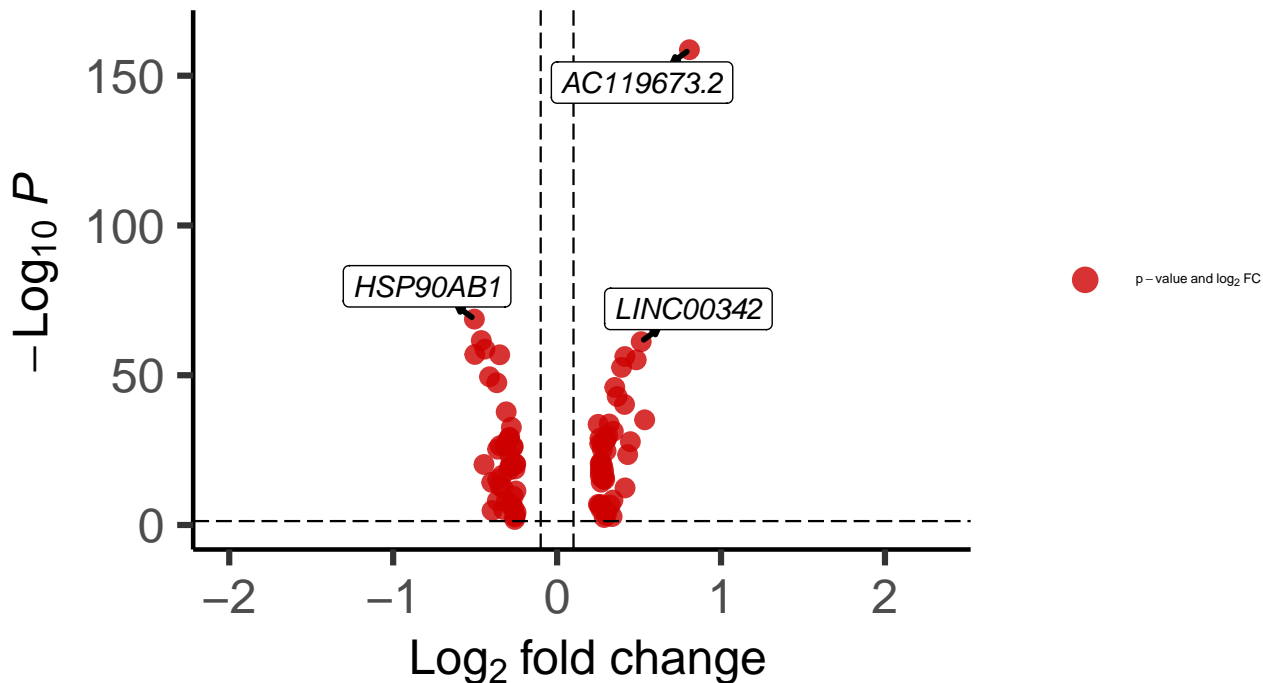

PVALB_DLPFC_MAST_Bipolar_vs_Control

EnhancedVolcano

total = 88 variables