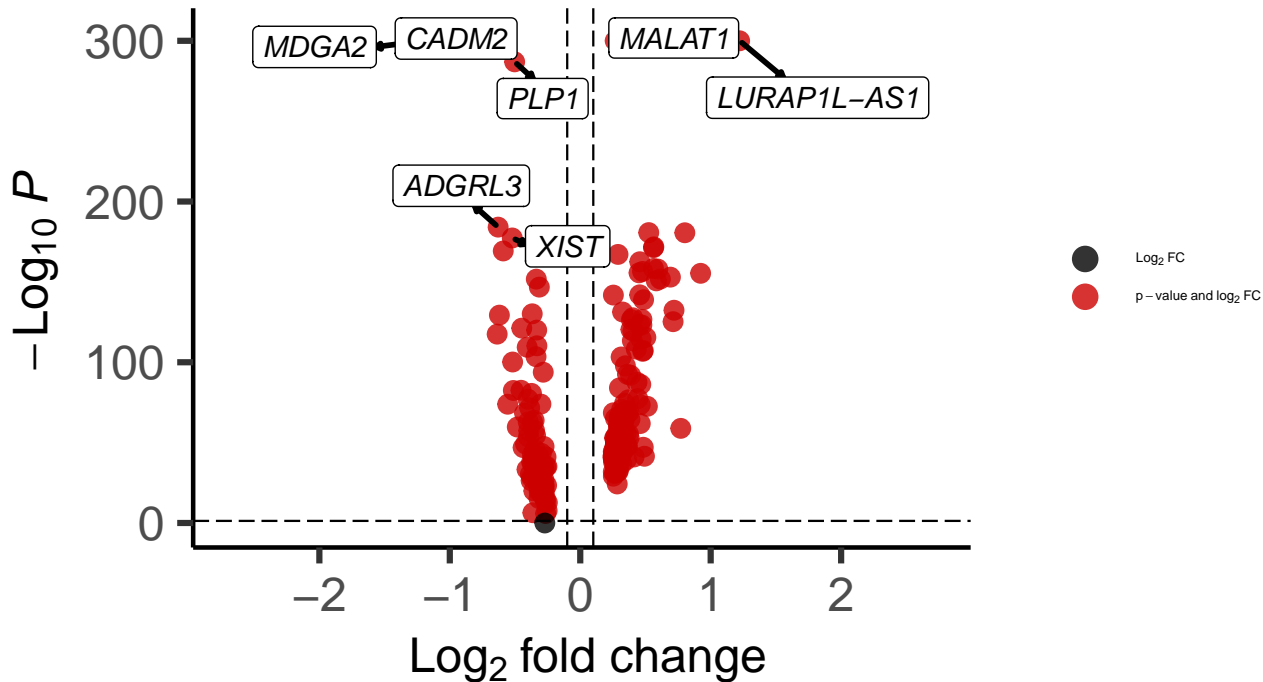

Oligo_DLPFC_wilcox_Schizophrenia_vs_Control

EnhancedVolcano

total = 222 variables