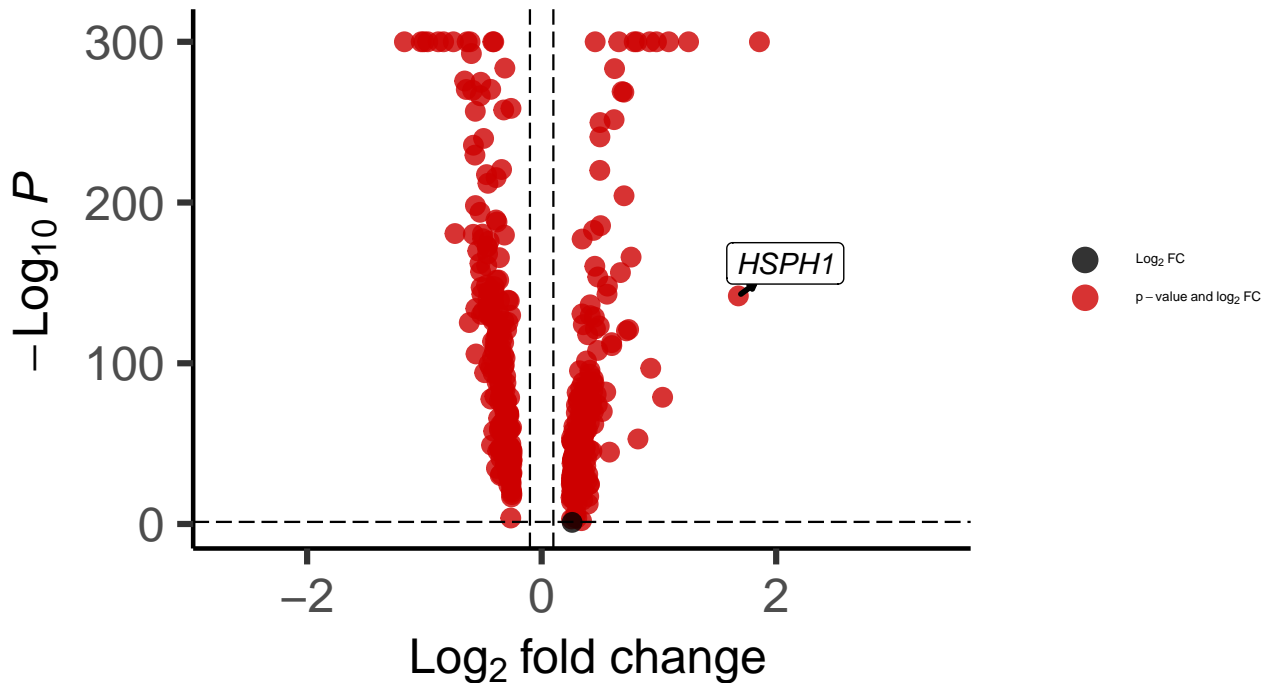

# Oligo\_DLPFC\_wilcox\_Bipolar\_vs\_Control

*EnhancedVolcano*

total = 453 variables