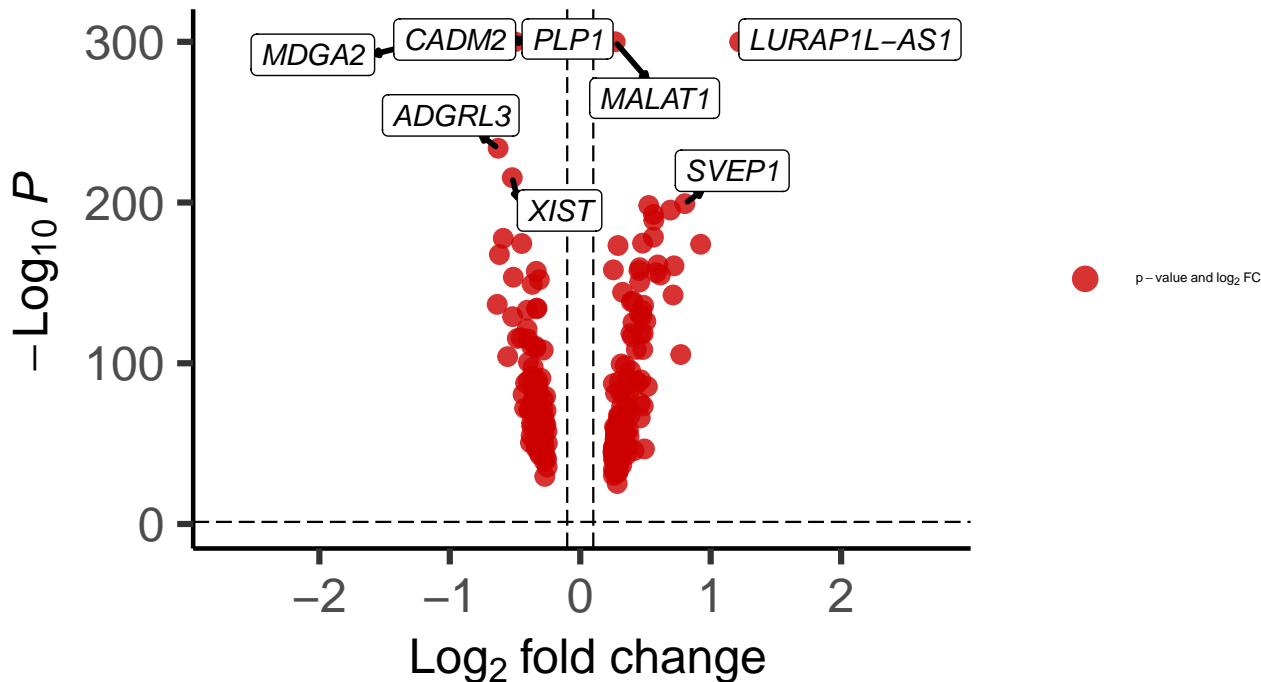

# Oligo\_DLPFC\_MAST\_Schizophrenia\_vs\_Control

*EnhancedVolcano*

total = 222 variables