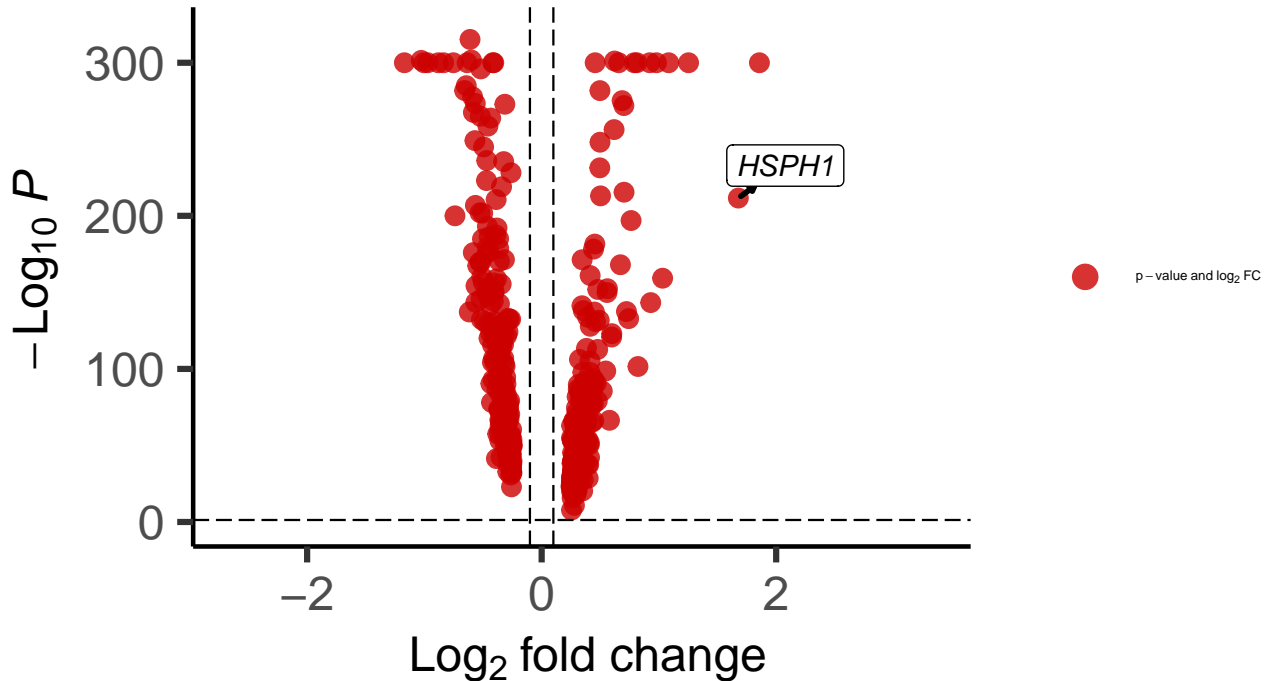

Oligo_DLPFC_MAST_Bipolar_vs_Control

EnhancedVolcano

total = 453 variables