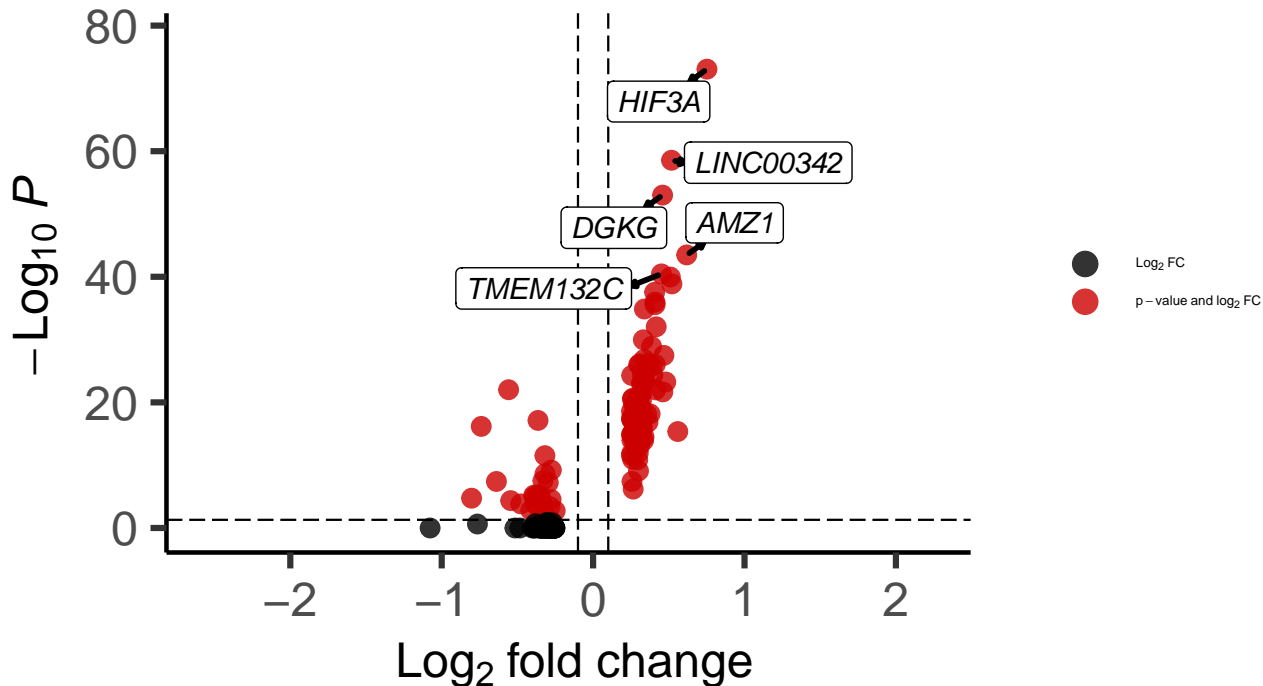

# OPC\_DLPFC\_wilcox\_Schizophrenia\_vs\_Control

*EnhancedVolcano*

total = 176 variables