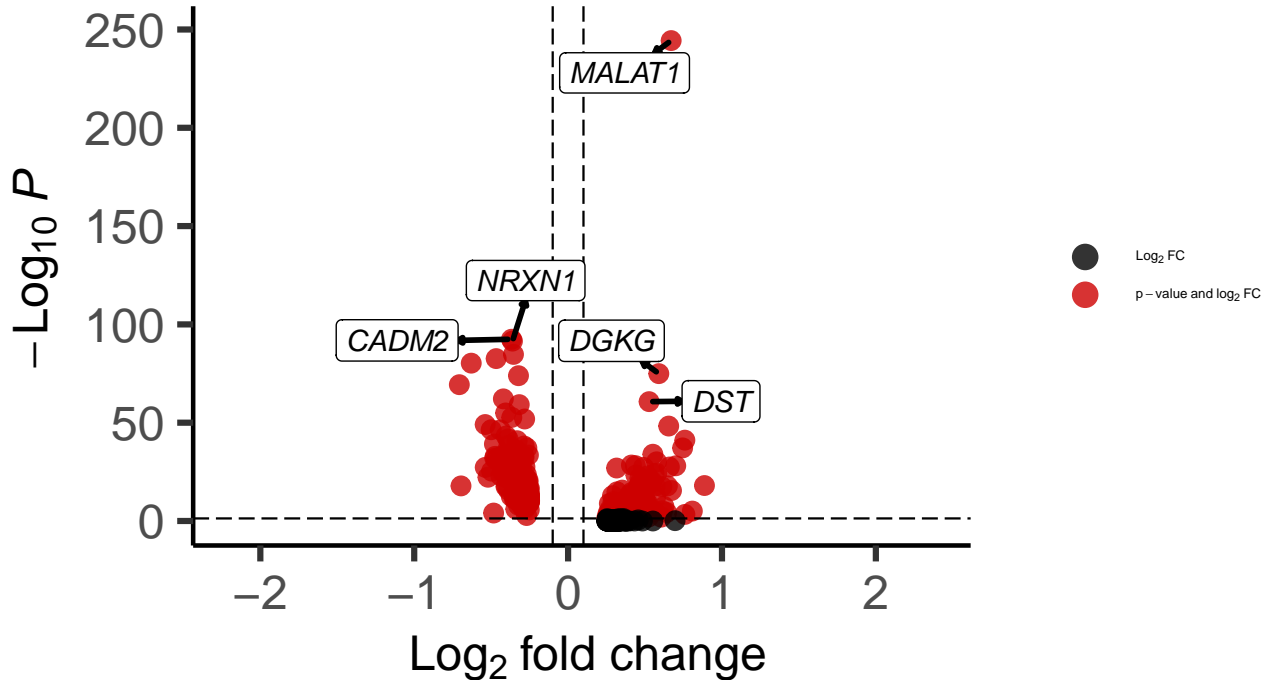

OPC_DLPFC_wilcox_Bipolar_vs_Control

EnhancedVolcano

total = 458 variables