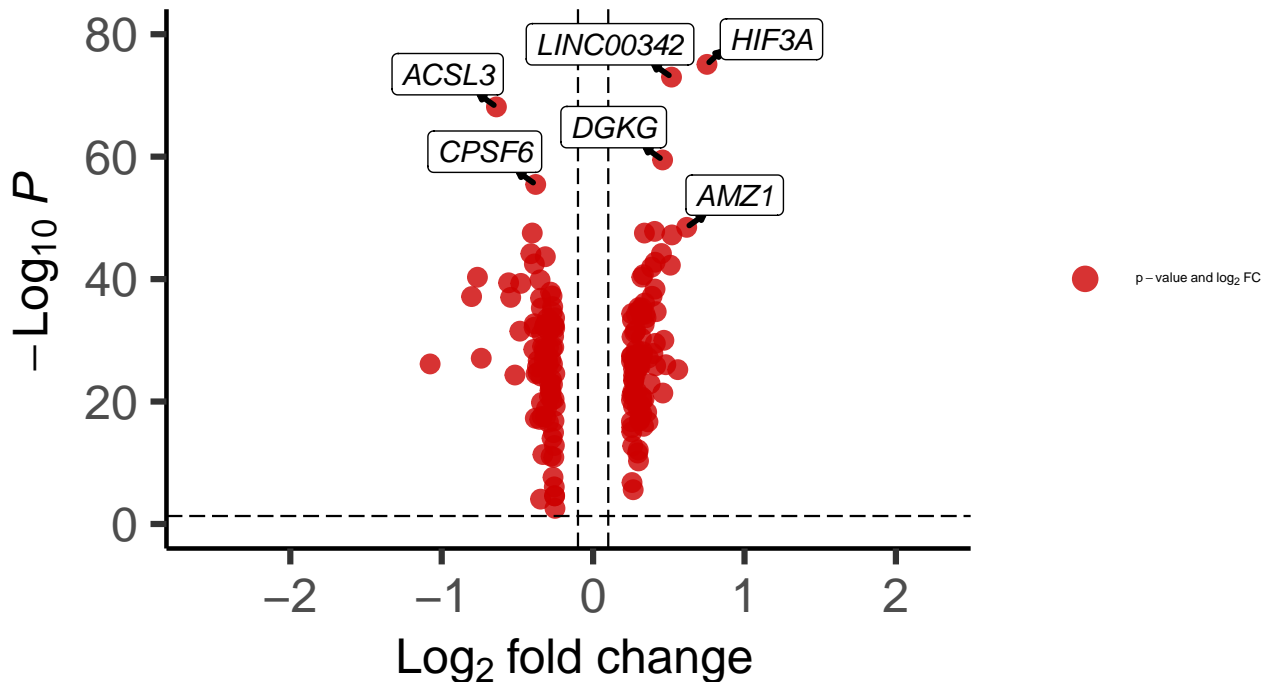

OPC_DLPFC_MAST_Schizophrenia_vs_Control

EnhancedVolcano

total = 176 variables