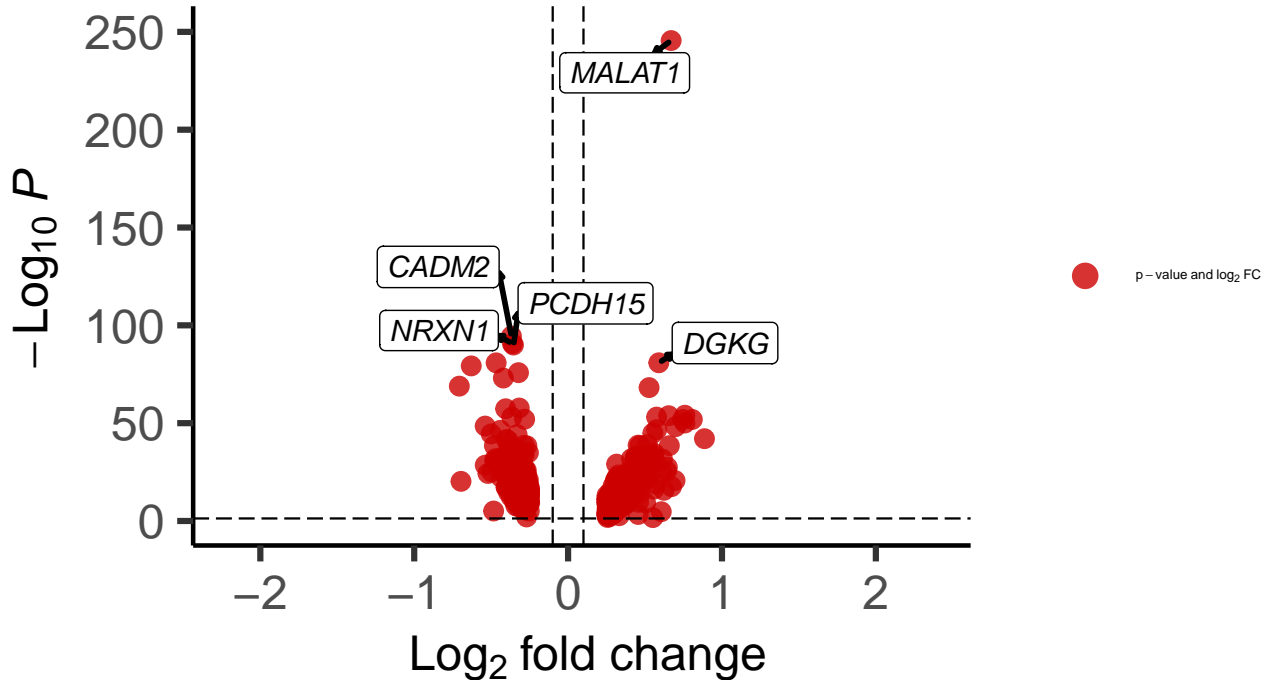

# OPC\_DLPFC\_MAST\_Bipolar\_vs\_Control

*EnhancedVolcano*

total = 458 variables