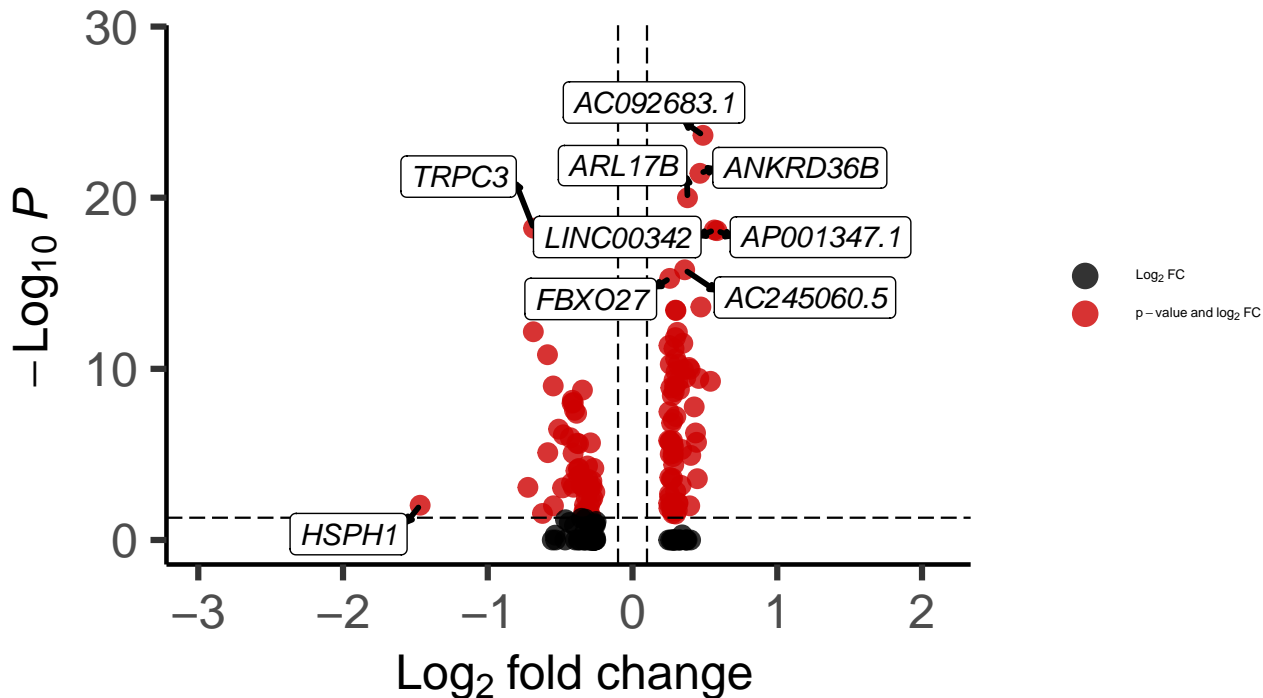

LAMP5_DLPFC_wilcox_Schizophrenia_vs_Control

EnhancedVolcano

total = 175 variables