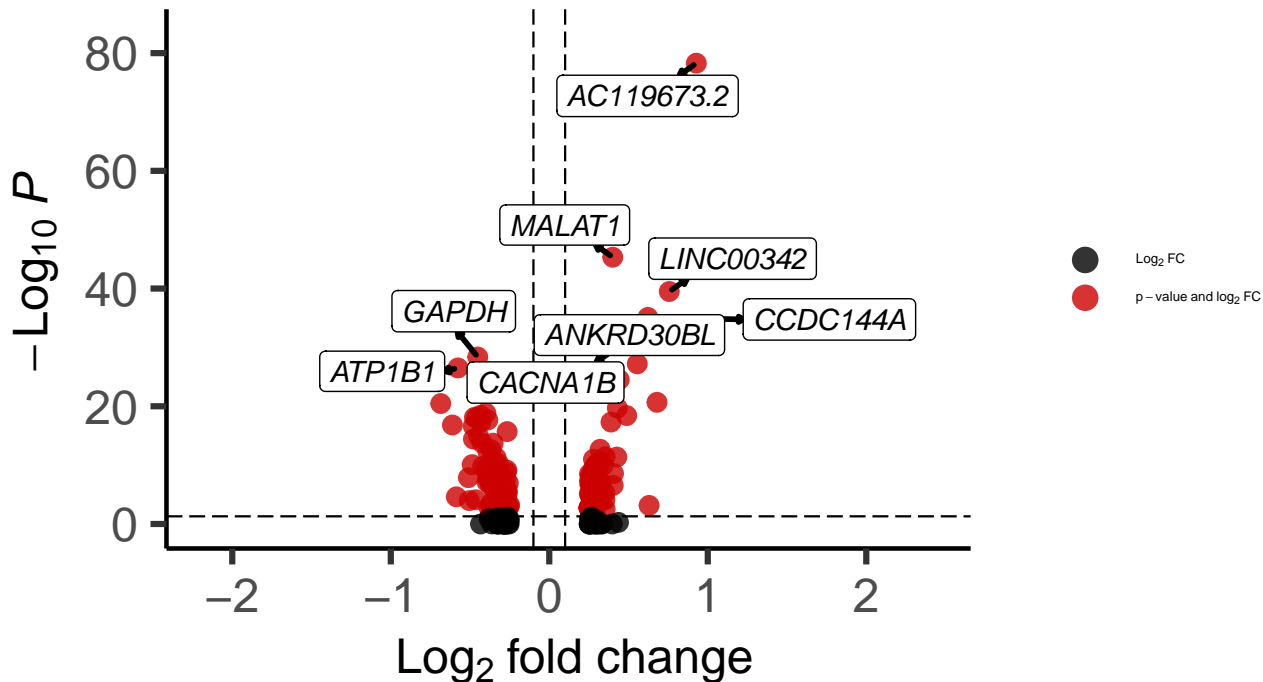

# LAMP5\_DLPCF\_wilcox\_Bipolar\_vs\_Control

*EnhancedVolcano*

total = 183 variables